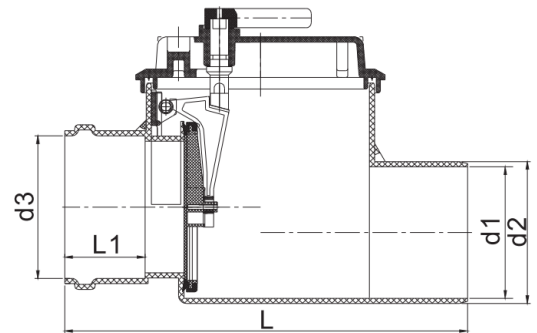

UPVC DRAINAGE NON-RETURN VALVE

- END CONNECTOR: SOCKET

272CV100

272CV150

272CV200

INSTALLATION ASSEMBLY

DIMENSIONS

SKU	SIZE	d1 (mm)	d2 (mm)	d3 (mm)	L (mm)	L1 (mm)	Weight (kg)
272CV100	4"	102.0	110	110.6	306.8	61.3	1.680
272CV150	6"	154.2	160	160.6	325.7	74.0	2.140
272CV200	8"	190.0	200	204.0	451.0	84.0	4.160