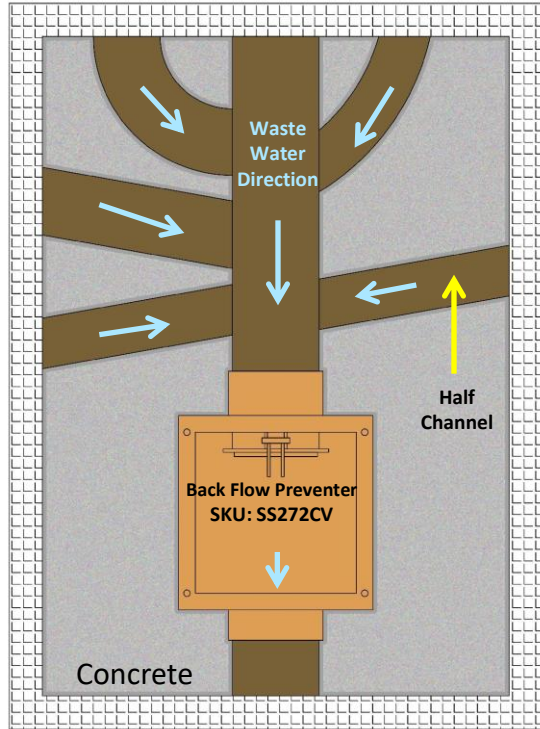

UPVC DRAINAGE NON-RETURN VALVE

- END CONNECTOR: SOCKET

272CV100

272CV150

272CV200

INSTALLATION ASSEMBLY

DIMENSIONS

SKU	SIZE	d1 (mm)	d2 (mm)	d3 (mm)	L (mm)	L1 (mm)	Weight (kg)
272CV100	4"	102.0	110	110.6	306.8	61.3	1.680
272CV150	6"	154.2	160	160.6	325.7	74.0	2.140
272CV200	8"	190.0	200	204.0	451.0	84.0	4.160