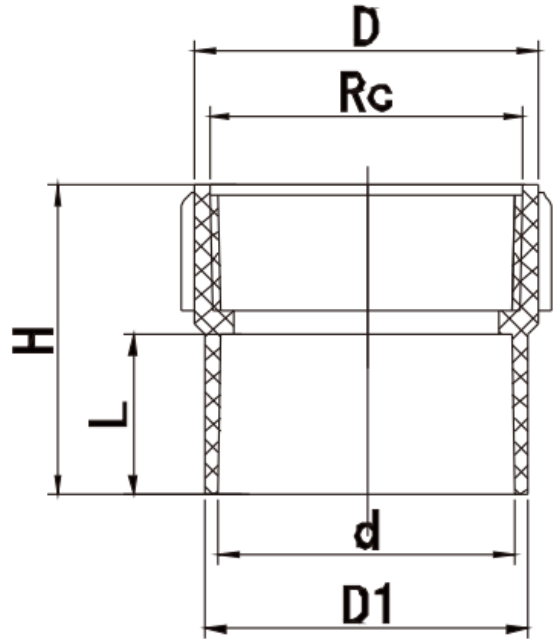

SS213 FEMALE IRON CONNECTOR

Colour- White

DIMENSIONS

SKU	D (mm)	D1 (mm)	Rc (mm)	d (mm)	H (mm)	L (mm)	WEIGHT (Kg)	PCS/CTN
213FS042	53	47.8	1½"	43.4	50	27.5	0.037	200
213FS050	65	61.1	2"	56.3	59	30.5	0.057	100