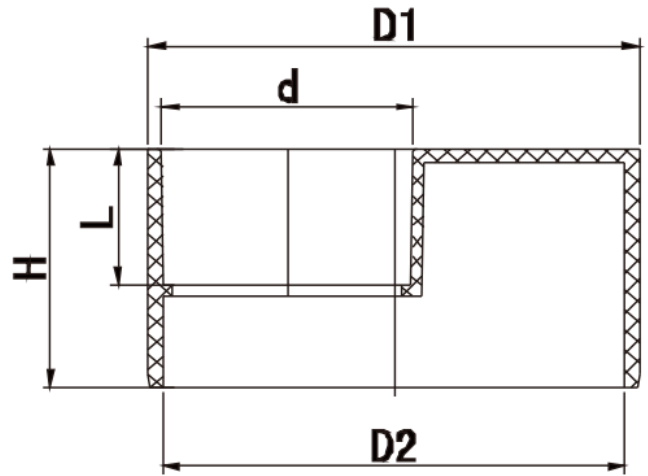

SS213 REDUCING BUSH (SOCKET REDUCER)

Colour- White

DIMENSIONS

SKU	D1 (mm)	D2 (mm)	d (mm)	L (mm)	H (mm)	WEIGHT (Kg)	PCS/CTN
213RB04235	42.5	36.8	37.6	24.5	30.5	0.020	240
213RB05042	56.0	51.0	43.4	27.5	30.5	0.033	280
213RB08050	69.0	63.6	56.3	30.5	41.5	0.081	81
213RB10042	82.5	76.5	69.4	38.5	47.0	0.127	84
213RB10050	110.0	103.8	69.4	38.5	53.5	0.134	84
213RB10080	111.0	101.7	83.2	53.8	78.2	0.147	84
213RB150100	160.3	151.8	110.9	50.5	80.0	0.378	30