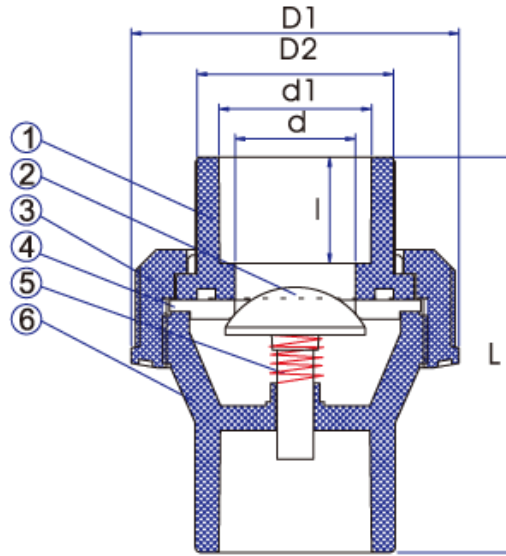

CPVC SINGLE UNION SPRING CHECK VALVE

COMPONENT PARTS

ITEM	PARTS	MATERIAL	QTY
1	Union Connector	CPVC	1
2	Gate	CPVC	1
3	Union Nut	CPVC	1
4	Space Seal	EPDM	1
5	Spring	STAINLESS STEEL	1
6	Body	CPVC	1

DIMENSIONS

SKU	ANSI d1 (mm)	d (mm)	D2 (mm)	D1 (mm)	l (mm)	L (mm)	Weight (kg)	PCS/CTN
CVSCH80C015	21.34	16.0	27.5	51.3	20.5	80.0	0.078	180
CVSCH80C020	26.67	19.0	35.5	65.5	22.0	86.5	0.137	90
CVSCH80C025	33.40	24.0	41.5	73.7	28.0	96.0	0.199	72
CVSCH80C035	42.16	32.0	51.6	86.8	30.0	105.0	0.362	40
CVSCH80C042	48.26	40.0	60.9	102.0	34.7	115.5	0.405	30
CVSCH80C050	60.33	49.8	75.0	119.8	40.0	141.0	0.681	24