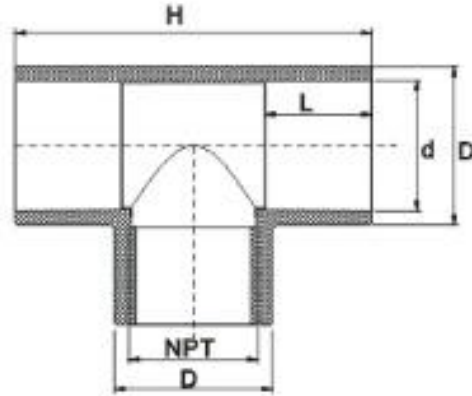

CPVC SCH80 PIPES & FITINGS

CPVC SCH80 FI TEE
Colour- Grey

COMPLY WITH ASTM F-439
ASTM F-437

DIMENSIONS

SKU	D (mm)	d (mm)	L (mm)	H (mm)	NPT (inch)	WEIGHT (kg)	PCS/CTN
SCH80CFT015	32.50	21.34	22.70	70.80	1/2"	0.070	140
SCH80CFT020	38.10	26.67	25.90	82.50	3/4"	0.099	100
SCH80CFT025	46.00	33.40	29.10	97.40	1"	0.156	56