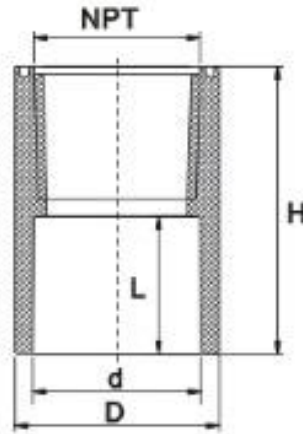

CPVC SCH80 PIPES & FITINGS

CPVC SCH80 FI ADAPTOR
Colour- Grey

COMPLY WITH ASTM F-439
ASTM F-437

DIMENSIONS

SKU	D (mm)	d (mm)	H (mm)	L (mm)	NPT (inch)	WEIGHT (kg)	PCS/CTN
SCH80CFS015	32.50	21.34	45.70	22.70	1/2"	0.035	300
SCH80CFS020	38.10	26.67	54.80	25.90	3/4"	0.051	190
SCH80CFS025	46.00	33.40	58.70	29.10	1"	0.075	147
SCH80CFS035	55.90	42.16	64.30	32.30	1 1/4"	0.109	99
SCH80CFS042	63.50	48.26	70.90	35.40	1 1/2"	0.152	66
SCH80CFS050	76.20	60.33	74.60	38.60	2"	0.205	42
SCH80CFS065	87.80	73.03	92.30	45.00	2 1/2"	0.278	120
SCH80CFS080	104.90	88.90	97.90	48.10	3"	0.384	80
SCH80CFS100	132.40	114.30	109.90	57.60	4"	0.624	48