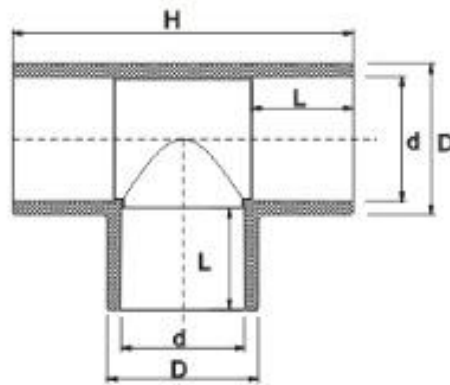

CPVC SCH80 PIPES & FITINGS

CPVC SCH80 EQUAL TEE
Colour- Grey

COMPLY WITH ASTM F-439

DIMENSIONS

SKU	D (mm)	d (mm)	L (mm)	H (mm)	WEIGHT (kg)	PCS/CTN
SCH80CET015	29.30	21.34	22.40	70.80	0.045	165
SCH80CET020	35.40	26.67	25.90	82.40	0.068	111
SCH80CET025	43.10	33.40	29.10	97.60	0.115	55
SCH80CET035	52.40	42.16	32.30	110.90	0.170	38
SCH80CET042	59.00	48.26	35.40	122.70	0.221	24
SCH80CET050	72.00	60.33	38.60	142.70	0.340	17
SCH80CET065	87.80	73.03	45.00	168.20	0.643	21
SCH80CET080	104.90	88.90	48.10	190.20	0.953	10
SCH80CET100	132.40	114.30	57.60	235.60	1.704	6