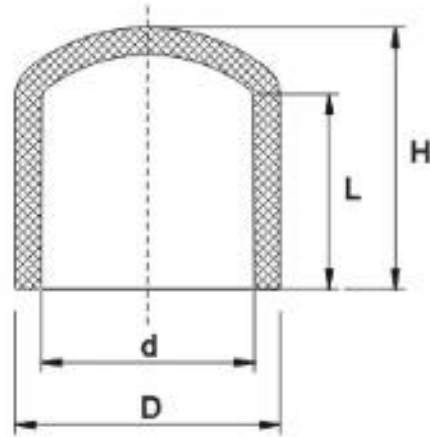

CPVC SCH80 PIPES & FITINGS

CPVC SCH80 END CAP
Colour- Grey

COMPLY WITH ASTM F-439

DIMENSIONS

SKU	D (mm)	d (mm)	L (mm)	H (mm)	L (mm)	H (mm)	WEIGHT (kg)	PCS/CTN
SCH80CEC015	27.50	21.34	19.00	22.00	19.00	22.00	0.015	700
SCH80CEC020	34.00	26.67	26.00	30.00	26.00	30.00	0.023	400
SCH80CEC025	40.90	33.40	27.50	30.90	27.50	30.90	0.036	230
SCH80CEC035	50.10	42.16	29.60	33.40	29.60	33.40	0.058	175
SCH80CEC042	56.60	48.26	34.00	38.60	34.00	38.60	0.074	120
SCH80CEC050	69.00	60.33	40.50	44.50	40.50	44.50	0.116	72
SCH80CEC065	84.40	73.40	45.00	51.80	45.00	51.80	0.208	96
SCH80CEC080	101.30	88.90	49.50	57.20	49.50	57.20	0.303	60
SCH80CEC100	128.00	114.30	54.00	61.60	54.00	61.60	0.514	36