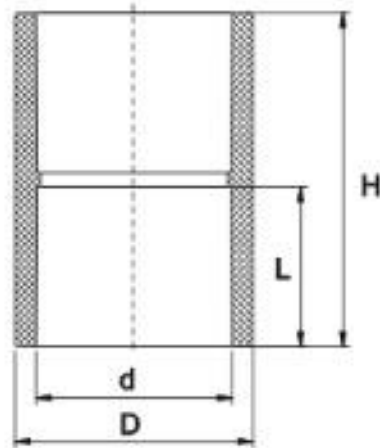

CPVC SCH80 PIPES & FITINGS

CPVC SCH80 EQUAL SOCKET

Colour- Grey

COMPLY WITH ASTM F-439

DIMENSIONS

SKU	D (mm)	d (mm)	WEIGHT (kg)	PCS/CTN
SCH80CES015	29.30	21.34	0.024	350
SCH80CES020	35.10	26.67	0.034	240
SCH80CES025	43.10	33.40	0.054	162
SCH80CES035	52.40	42.16	0.078	105
SCH80CES042	59.00	48.26	0.101	80
SCH80CES050	72.00	60.33	0.151	42
SCH80CES065	87.80	73.03	0.268	56
SCH80CES080	104.90	88.90	0.360	30
SCH80CES100	132.40	114.30	0.665	18