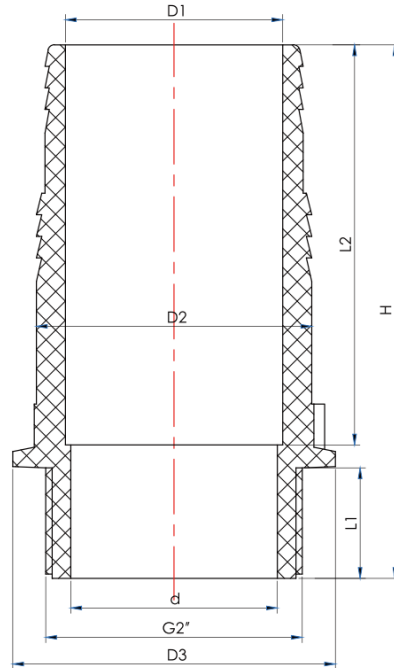

AW THREADED COMBINATION HOSE NIPPLE / KC NIPPLE

Colour- Grey

DIMENSIONS

SKU	G (inch)	D1 (mm)	D2 (mm)	D3 (mm)	d (mm)	L1 (mm)	L2 (mm)	h (mm)	Weight (kg)	PCS/CTN
AWKCN015	½"	15.0	22.0	24	14.5	15.0	45	66.0	0.016	420
AWKCN020	¾"	19.0	25.0	30	18.0	15.5	49	70.5	0.025	250
AWKCN025	1"	24.0	30.0	36	24.0	19.0	52	77.0	0.032	160
AWKCN032	1¼"	33.0	39.4	46	32.0	22.0	59	88.0	0.059	85
AWKCN040	1½"	42.0	49.0	55	37.5	22.0	62	91.0	0.084	56
AWKCN050	2"	50.5	64.0	75	48.0	25.7	93	124.0	0.180	33