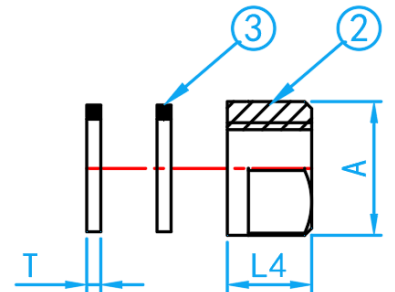

COMPONENT PARTS

| ITEM | PARTS | MATERIAL | QTY |
|------|--------|----------|-----|
| 1 | Body | PVC-U | 1 |
| 2 | Nut | PVC-U | 1 |
| 3 | Gasket | NBR | 2 |

DIMENSIONS

| SKU | SIZE G (inch) | D (mm) | D1 (mm) | L (mm) | L1 (mm) | L4 (mm) | H (mm) | A (mm) | T (mm) |
|----------|---------------|--------|---------|--------|---------|---------|--------|--------|--------|
| AWTC015T | 1/2" | 21.4 | 27.2 | 67.0 | 31.7 | 10.2 | 31.7 | 31.0 | 1.5 |
| AWTC020T | 3/4" | 26.8 | 33.4 | 75.7 | 40.0 | 10.2 | 31.7 | 34.2 | 1.5 |
| AWTC025T | 1" | 33.9 | 40.5 | 89.8 | 40.8 | 11.6 | 43.1 | 45.6 | 1.5 |
| AWTC035T | 1 1/4" | 42.2 | 48.8 | 114.0 | 57.4 | 12.8 | 51.0 | 50.8 | 2.5 |
| AWTC042T | 1 1/2" | 48.3 | 55.8 | 122.7 | 56.4 | 14.0 | 60.9 | 57.0 | 2.5 |
| AWTC050T | 2" | 60.3 | 67.9 | 124.5 | 57.1 | 14.0 | 61.7 | 68.0 | 2.5 |