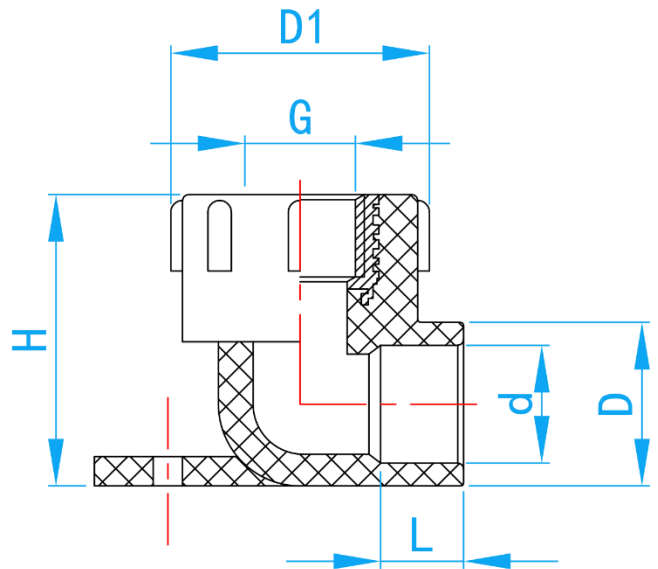

## PPR PIPES & FITINGS

### PPR FI ELBOW WITH BRACKET Colour- Green

COMPLY WITH ISO 15874-2, 3 & 5  
SS 375  
AS/ NZS 4020  
BS EN 12165

#### DIMENSIONS

SKU	D (mm)	d (mm)	G (mm)	L (mm)	H (mm)	D1 (mm)	Weight (kg)	PCS/CTN
PPRFE02015	27.4	19.0	½"	16.1	49.3	43.0	0.081	120