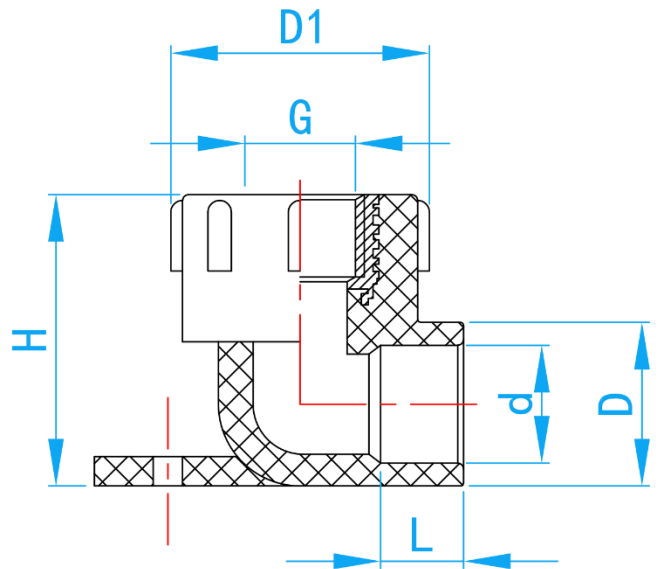

PPR PIPES & FITINGS

PPR FI ELBOW WITH BRACKET
Colour- Green

COMPLY WITH ISO 15874-2, 3 & 5
SS 375

DIMENSIONS

SKU	D (mm)	d (mm)	G (mm)	L (mm)	H (mm)	D1 (mm)
PPRFE02015	27.4	19.0	½"	16.1	49.3	43.0