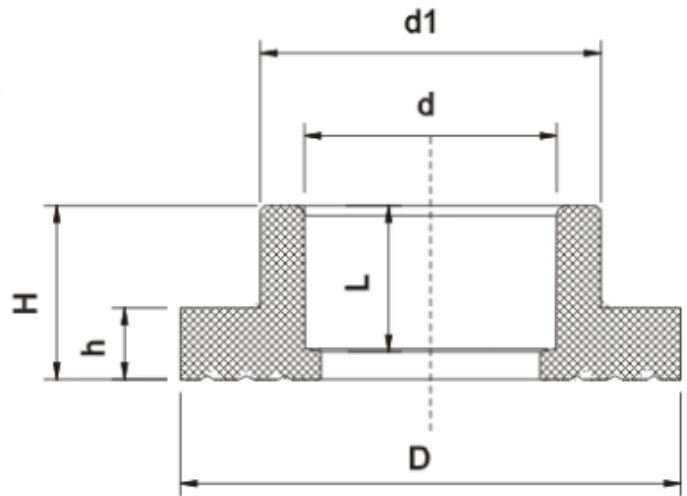

## PPR PIPES & FITINGS

PPR FLANGE SOCKET

Colour- Green

COMPLY WITH ISO 15874-2, 3 & 5  
SS 375

### DIMENSIONS

SKU	D (mm)	d (mm)	d1 (mm)	L (mm)	H (mm)	h (mm)	Weight (kg)	PCS/CTN
PPRFLS040	77.3	38.8	52.6	22.2	26.8	11.4	0.048	72
PPRFLS050	86.6	48.9	66.7	24.3	30.0	13.0	0.072	72
PPRFLS063	99.8	61.7	83.1	28.7	33.7	14.3	0.103	72
PPRFLS075	121.6	73.4	99.9	31.5	36.7	16.8	0.171	72
PPRFLS090	140.5	88.8	120.8	36.0	41.6	18.3	0.259	30
PPRFLS110	166.6	107.5	146.4	42.0	48.2	20.1	0.416	30