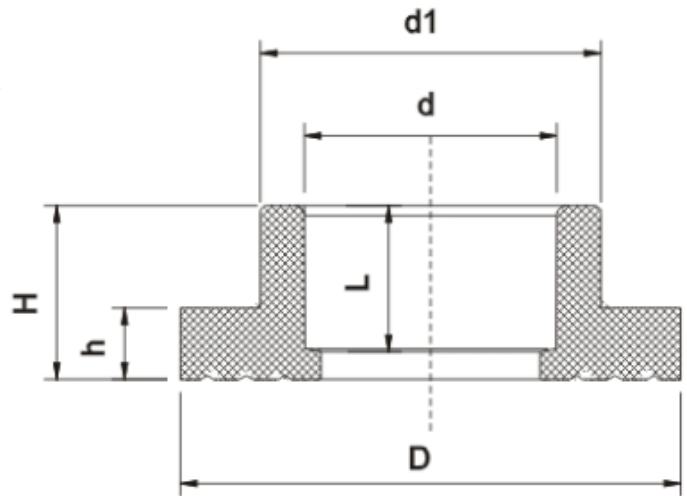

PPR PIPES & FITINGS

PPR FLANGE SOCKET

Colour- Green

COMPLY WITH ISO 15874-2, 3 & 5
SS 375

DIMENSIONS

| SKU | D (mm) | d (mm) | d1 (mm) | L (mm) | H (mm) | h (mm) |
|-----------|--------|--------|---------|--------|--------|--------|
| PPRFLS040 | 77.3 | 38.8 | 52.6 | 22.2 | 26.8 | 11.4 |
| PPRFLS050 | 86.6 | 48.9 | 66.7 | 24.3 | 30.0 | 13.0 |
| PPRFLS063 | 99.8 | 61.7 | 83.1 | 28.7 | 33.7 | 14.3 |
| PPRFLS075 | 121.6 | 73.4 | 99.9 | 31.5 | 36.7 | 16.8 |
| PPRFLS090 | 140.5 | 88.8 | 120.8 | 36.0 | 41.6 | 18.3 |
| PPRFLS110 | 166.6 | 107.5 | 146.4 | 42.0 | 48.2 | 20.1 |