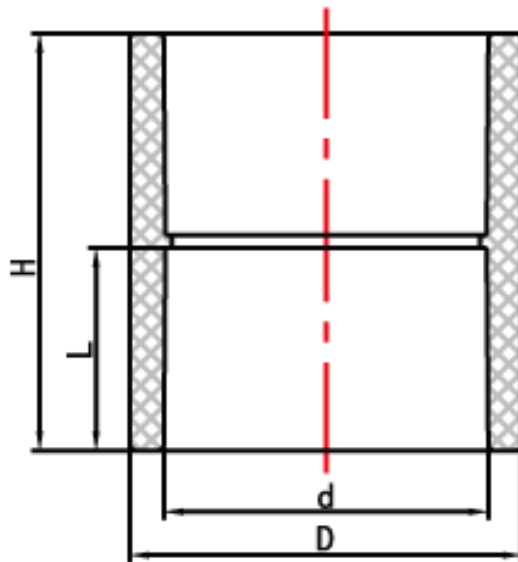

### DIMENSIONS

SKU	D (mm)	d (mm)	d1 (mm)	L (mm)	NPT (inch)
1477VE15	27.5	21.34	13.0	19.0	½"

### DIMENSIONS

SKU	D (mm)	H (mm)	L (mm)	Rc (inch)	WEIGHT (kg)	PCS/CTN
1477TE90015	30.0	28.0	17.0	1/2"	0.0256	540
1477TE90020	36.5	32.8	18.5	3/4"	0.043	380
1477TE90025	44.0	39.5	22.0	1"	0.067	200
1477TE90035	54.6	47.0	24.0	1 1/4"	0.117	160
1477TE90042	60.4	49.0	25.0	1 1/2"	0.135	144
1477TE90050	74.0	61.2	29.0	2"	0.222	96
1477TE90065	93.3	72.0	31.5	2 1/2"	0.401	48
1477TE90080	104.6	79.2	33.0	3"	0.570	24
1477TE90100	132.5	96.2	36.5	4"	0.928	24

### DIMENSIONS

SKU	D (mm)	d (mm)	H (mm)	L (mm)
1477ES015	27.3	21.7	43.0	20.0
1477ES020	33.6	27.2	47.0	22.0
1477ES025	40.6	34.0	51.0	24.0
1477ES035	50.7	42.7	61.0	29.0
1477ES042	58.3	48.7	68.0	32.0
1477ES050	70.8	60.8	80.0	38.0
1477ES065	87.8	75.8	96.0	46.0
1477ES080	103.4	89.4	108.0	52.0
1477ES100	133.0	115.0	128.0	62.0
1477ES150	185.0	161.0	182.0	89.0