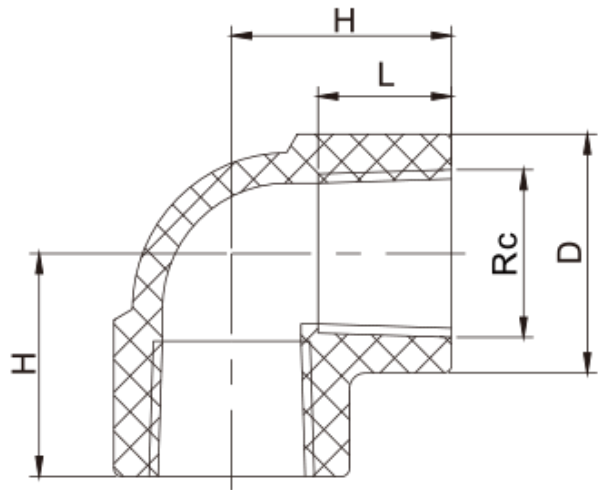

### DIMENSIONS

SKU	D (mm)	d (mm)	d1 (mm)	L (mm)	NPT (inch)
1477VE15	27.5	21.34	13.0	19.0	½"

### DIMENSIONS

SKU	D (mm)	H (mm)	L (mm)	Rc (inch)	WEIGHT (kg)	PCS/CTN
1477TE90015	30.0	28.0	17.0	1/2"	0.0256	540
1477TE90020	36.5	32.8	18.5	3/4"	0.043	380
1477TE90025	44.0	39.5	22.0	1"	0.067	200
1477TE90035	54.6	47.0	24.0	1 1/4"	0.117	160
1477TE90042	60.4	49.0	25.0	1 1/2"	0.135	144
1477TE90050	74.0	61.2	29.0	2"	0.222	96
1477TE90065	93.3	72.0	31.5	2 1/2"	0.401	48
1477TE90080	104.6	79.2	33.0	3"	0.570	24
1477TE90100	132.5	96.2	36.5	4"	0.928	24