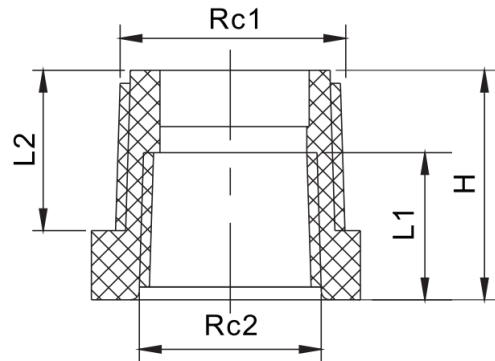

1477 FITINGS

REDUCER M/F
Colour- White

COMPLY WITH AS/NZS 1477
SS 174
SS 375

DIMENSIONS

SKU	L1 (mm)	L2 (mm)	H (mm)	Rc1 (inch)	Rc2 (inch)	WEIGHT (kg)	PCS/C TN
1477TRB02015	17.0	18.5	26.5	1/2"	3/4"	0.010	1240
1477TRB02515	17.0	22.6	31.0	1/2"	1"	0.023	600
1477TRB02520	18.5	22.6	31.6	3/4"	1"	0.018	600
1477TRB03520	18.5	22.5	31.5	1 1/4"	3/4"	0.033	220
1477TRB03525	22.0	22.5	31.5	1 1/4"	1"	0.028	220
1477TRB04220	18.5	23.0	33.0	1 1/2"	3/4"	0.044	150
1477TRB04225	22.0	23.0	33.0	1 1/2"	1"	0.043	150
1477TRB04235	24.5	23.0	33.0	1 1/2"	1 1/4"	0.030	150
1477TRB05020	26.0	18.5	37.0	2"	3/4"	0.067	120
1477TRB05025	22.0	26.0	37.0	2"	1"	0.073	120
1477TRB05035	24.5	26.0	37.0	2"	1 1/4"	0.072	120
1477TRB05042	25.0	26.0	37.0	2"	1 1/2"	0.062	120
1477TRB06520	29.0	18.5	47.0	2 1/2"	3/4"	0.104	144
1477TRB06525	29.0	21.0	40.0	2 1/2"	1"	0.108	120
1477TRB06542	29.0	25.0	40.0	2 1/2"	1 1/2"	0.104	144
1477TRB06550	28.0	29.0	40.0	2 1/2"	2"	0.104	144
1477TRB08042	28.0	32.0	43.0	3"	1 1/2"	0.113	80
1477TRB08050	31.0	32.0	43.0	3"	2"	0.145	80
1477TRB08065	28.0	32.0	43.0	3"	2 1/2"	0.150	80
1477TRB10050	28.0	38.0	50.0	4"	2"	0.292	36
1477TRB10080	34.0	38.0	50.0	4"	3"	0.265	36