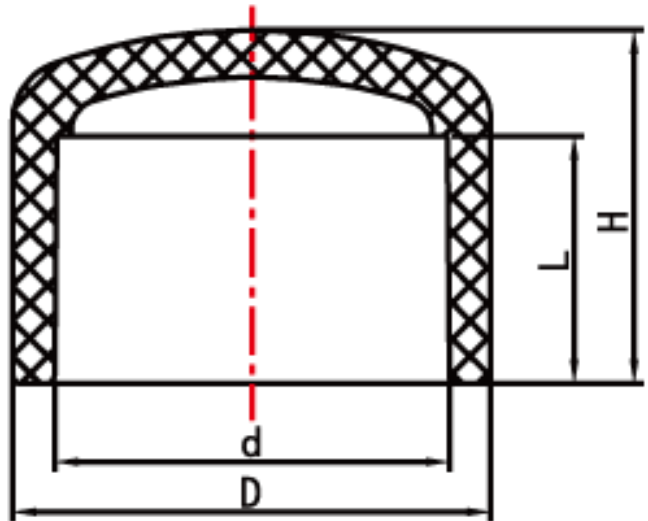

1477 FITTINGS

SCREW PLUG

Colour- Black

COMPLY WITH AS/NZS 1477

SS 174

SS 375

DIMENSIONS

SKU	D (mm)	d (mm)	H (mm)	Rc (inch)	WEIGHT (kg)	PCS/CTN
1477SP015	24.0	13.0	26.5	1/2"	0.009	1200
1477SP020	31.0	17.8	31.0	3/4"	0.015	600
1477SP025	39.2	23.0	37.5	1"	0.031	540
1477SP035	43.3	31.5	36.0	1 1/4"	0.030	335
1477SP042	50.0	36.5	38.5	1 1/2"	0.040	315
1477SP050	57.0	47.5	43.0	2"	0.061	180
1477SP065	82.0	60.0	52.5	2 1/2"	0.150	120
1477SP080	94.0	70.6	57.5	3"	0.212	80
1477SP100	120	93.4	63.5	4"	0.361	36

1477 FITINGS

END CAP

Colour- White

COMPLY WITH AS/NZS 1477

SS 174

SS 375

DIMENSIONS

SKU	D (mm)	d (mm)	L (mm)	H (mm)
1477EC015	27.3	21.7	20.0	28.77
1477EC020	33.6	27.2	22.0	32.40
1477EC025	40.6	34.0	24.0	35.30
1477EC035	50.7	42.7	29.0	42.38
1477EC042	58.3	48.7	32.0	47.06
1477EC050	70.8	60.8	38.0	54.88
1477EC065	87.8	75.8	46.0	65.87
1477EC080	103.4	89.4	52.0	76.14
1477EC100	133.0	115.0	62.0	92.87
1477EC125	162.9	140.9	85.0	122.10
1477EC150	185.0	161.0	89.0	130.05