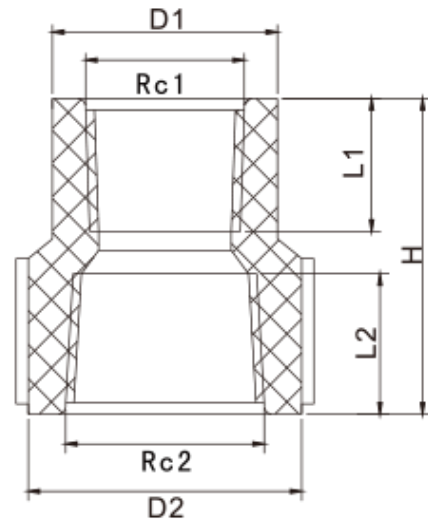

1477 FITINGS

FAUCET SOCKET
Colour- White

COMPLY WITH AS/NZS 1477
SS 174
SS 375

DIMENSIONS

SKU	D (mm)	D1 (mm)	d (mm)	L (mm)	H (mm)	Rc (inch)
1477FS015	28.3	28.3	21.7	20.0	41	1/2"
1477FS020	34.6	34.6	27.2	22.0	45	3/4"
1477FS025	41.6	41.6	34.0	24.0	49	1"
1477FS035	51.7	51.7	42.7	29.0	56	1 1/4"
1477FS042	59.3	59.3	48.7	32.0	60	1 1/2"
1477FS050	71.8	71.8	60.80	38.0	69	2"
1477FS080	104.4	104.4	89.40	52.0	90	3"
1477FS100	134.0	134.0	115.0	62.0	106	4"

1477 FITINGS

SCH40 REDUCE BUSH
Colour- White

COMPLY WITH AS/NZS 1477
SS 174
SS 375

DIMENSIONS

SKU	D (mm)	d1 (mm)	d2 (mm)	d3 (mm)	H (mm)	L1 (mm)	L2 (mm)
1477RB02015	31.9	21.34	26.67	18.5	32.6	22.4	26.0
1477RB02515	40.3	21.34	33.40	16.3	34.1	22.4	27.2
1477RB02520	40.8	26.67	33.40	20.6	34.1	25.8	27.5
1477RB03515	48.8	21.34	42.16	16.3	36.0	22.4	28.7
1477RB03520	48.9	26.67	42.16	20.6	36.0	25.8	28.7
1477RB03525	48.9	33.40	42.16	26.9	36.0	27.5	28.7
1477RB04215	55.5	21.34	48.26	16.3	40.8	22.4	33.5
1477RB04220	55.5	26.67	48.26	20.6	40.8	25.8	33.5
1477RB04225	55.5	33.40	48.26	26.9	40.8	27.0	33.4
1477RB04235	56.6	42.16	48.26	41.0	41.0	29.0	34.0
1477RB05015	68.4	21.34	60.33	16.3	47.4	22.0	39.6
1477RB05020	68.4	26.67	60.33	20.6	47.4	25.8	39.6
1477RB05025	68.4	33.40	60.33	27.3	47.4	27.0	39.6
1477RB05035	68.4	42.16	60.33	35.1	47.4	29.0	39.6
1477RB05042	68.4	48.26	60.33	47.0	47.5	34.0	39.6

1477 FITINGS

FEMALE REDUCING COUPLING F/F
Colour- White

COMPLY WITH AS/NZS 1477
SS 174
SS 375

DIMENSIONS

SKU	D1 (mm)	D2 (mm)	H (mm)	L1 (mm)	L2 (mm)	Rc1 (inch)	Rc2 (inch)	WEIGHT (kg)	PCS/ CTN
1477TRS02015	30.0	36.5	41.6	17.5	18.5	1/2"	3/4"	0.029	525
1477TRS02515	30.0	44.0	45.5	17.5	22.0	1/2"	1"	0.041	330
1477TRS02520	36.5	44.0	45.5	18.5	22.0	3/4"	1"	0.043	330
1477TRS04220	36.5	60.8	52.5	18.5	25.0	3/4"	1 1/2"	0.075	200
1477TRS04225	44.0	60.8	56.0	22.0	25.0	1"	1 1/2"	0.081	200