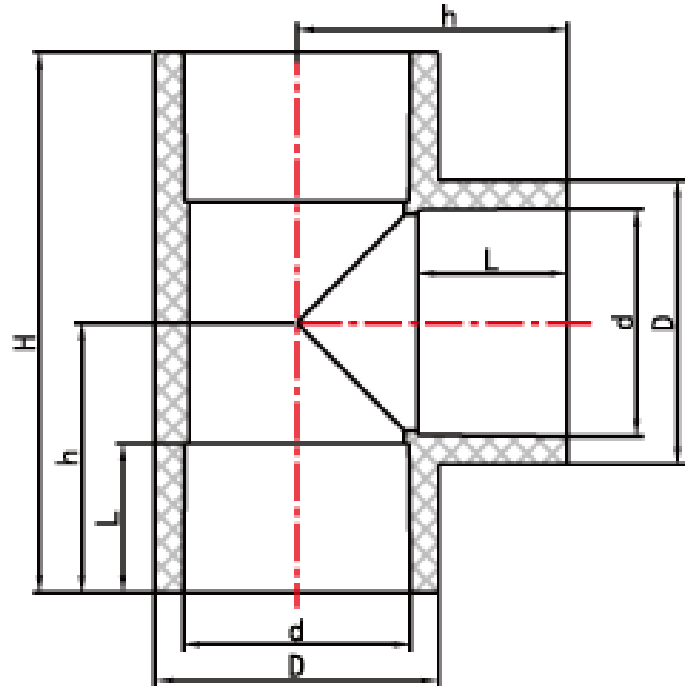

1477 FITTINGS

EQUAL TEE
Colour- White

COMPLY WITH AS/NZS 1477
SS 174
SS 375

DIMENSIONS

SKU	D (mm)	d (mm)	L (mm)	H (mm)	h (mm)
1477ET015	27.3	21.7	20.0	66.0	33.0
1477ET020	33.6	27.2	22.0	75.0	38.0
1477ET025	40.6	34.0	24.0	86.0	43.0
1477ET035	50.7	42.7	29.0	105.0	53.0
1477ET042	58.3	48.7	32.0	118.2	59.0
1477ET050	70.8	60.8	38.0	142.8	71.0
1477ET065	87.8	75.8	46.0	173.8	87.0
1477ET080	103.4	89.4	52.0	200.4	100.0
1477ET100	133.0	115.0	62.0	246.0	123.0
1477ET150	185.0	161.0	89.0	347.0	174.0