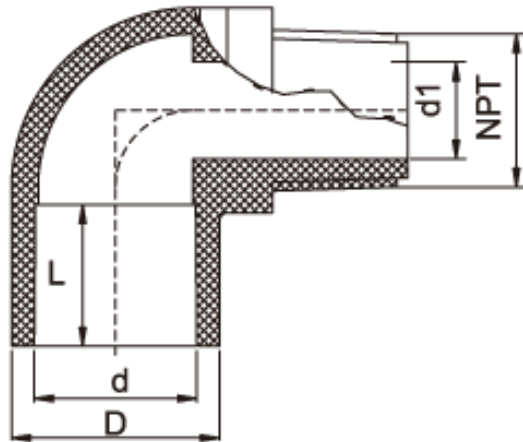

1477 FITINGS

90 DEG ELBOW

Colour- White

COMPLY WITH AS/NZS 1477

SS 174

SS 375

DIMENSIONS

SKU	D (mm)	d (mm)	L (mm)	h (mm)
1477E90015	27.3	21.7	20.0	33.0
1477E90020	33.6	27.2	22.0	37.5
1477E90025	40.6	34.0	24.0	43.0
1477E90035	50.7	42.7	29.0	52.5
1477E90042	58.3	48.7	32.0	59.1
1477E90050	70.8	60.8	38.0	71.4
1477E90065	87.8	75.8	46.0	86.9
1477E90080	103.4	89.4	52.0	100.2
1477E90100	133.0	115.0	62.0	123.0
1477E90150	185.0	161.0	89.0	173.5

1477 FITINGS

FEMALE ELBOW
Colour- White

COMPLY WITH AS/NZS 1477
SS 174
SS 375

DIMENSIONS

SKU	D1 (mm)	D2 (mm)	d (mm)	L (mm)	h1 (mm)	h2 (mm)	THREAD
1477FE015	28.3	28.3	19.9	20.0	21	21	Rc 1/2"
1477FE020	34.6	34.6	27.2	22.0	36	36	Rc 3/4"
1477FE025	41.6	41.6	34.0	24.0	42	42	Rc 1"
1477FE035	51.7	51.7	42.7	29.0	51	48	Rc 1 1/4"
1477FE042	59.3	59.3	48.7	32.0	57	51	Rc 1 1/2"
1477FE050	69.0	69.0	60.33	40.0			NPT 2"

1477 FITINGS

SCH40 VALVE ELBOW
Colour- White

COMPLY WITH AS/NZS 1477
SS 174
SS 375

DIMENSIONS

SKU	D (mm)	d (mm)	d1 (mm)	L (mm)	NPT (inch)
1477VE15	27.5	21.34	13.0	19.0	½"

1477 FITINGS

FEMALE ELBOW F/F

Colour- White