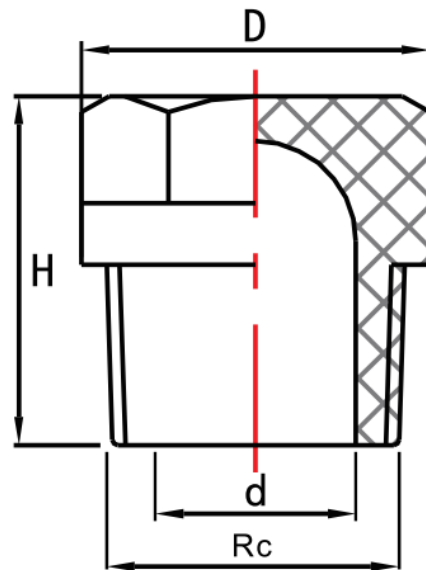

1477 FITINGS

EQUAL NIPPLE M/M

Colour- White

COMPLY WITH AS/NZS 1477

SS 174

SS 375

DIMENSIONS

SKU	D (mm)	H (mm)	L (mm)	Rc (inch)	WEIGHT (kg)	PCS/CTN
1477TEN015	13.4	41.0	17.0	1/2"	0.0107	1250
1477TEN020	18.4	45.0	18.5	3/4"	0.0170	760
1477TEN025	25.2	54.2	22.6	1"	0.0310	400
1477TEN035	31.5	54.0	23.0	1 1/4"	0.0450	320
1477TEN042	36.5	56.0	24.0	1 1/2"	0.0456	288
1477TEN050	47.5	60.5	26.0	2"	0.0850	144
1477TEN065	64.0	69.0	30.0	2 1/2"	0.1450	120
1477TEN080	74.6	73.5	32.0	3"	0.2140	72
1477TEN100	98.8	85.0	37.5	4"	0.3750	36

1477 FITTINGS

SCREW PLUG

Colour- Black

COMPLY WITH AS/NZS 1477

SS 174

SS 375

DIMENSIONS

SKU	D (mm)	d (mm)	H (mm)	Rc (inch)	WEIGHT (kg)	PCS/CTN
1477SP015	24.0	13.0	26.5	1/2"	0.009	1200
1477SP020	31.0	17.8	31.0	3/4"	0.015	600
1477SP025	39.2	23.0	37.5	1"	0.031	540
1477SP035	43.3	31.5	36.0	1 1/4"	0.030	335
1477SP042	50.0	36.5	38.5	1 1/2"	0.040	315
1477SP050	57.0	47.5	43.0	2"	0.061	180
1477SP065	82.0	60.0	52.5	2 1/2"	0.150	120
1477SP080	94.0	70.6	57.5	3"	0.212	80
1477SP100	120	93.4	63.5	4"	0.361	36