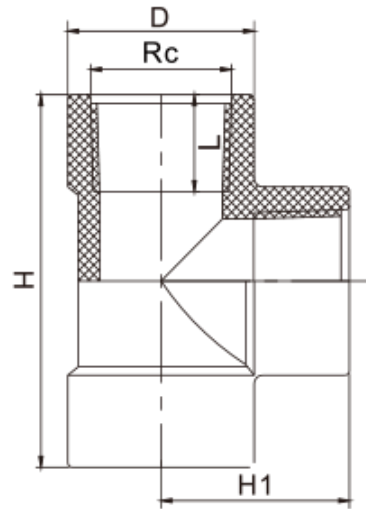

1477 FITTINGS

FEMALE EQUAL TEE F/F/F

Colour- White

COMPLY WITH AS/NZS 1477

SS 174

SS 375

DIMENSIONS

SKU	D (mm)	H (mm)	H1 (mm)	L (mm)	Rc (inch)	WEIGHT (kg)	PCS/CT N
1477TET015	30.0	56.6	28.4	17.0	1/2"	0.037	375
1477TET020	36.5	65.5	32.8	18.5	3/4"	0.057	240
1477TET025	44.0	87.0	44.5	22.6	1"	0.100	100
1477TET035	53.4	94.0	47.0	23.5	1 1/4"	0.141	100
1477TET042	60.2	99.0	49.5	25.0	1 1/2"	0.183	72
1477TET050	74.0	120.4	60.2	28.0	2"	0.292	54
1477TET065	93.3	144.0	72.0	31.5	2 1/2"	0.545	32
1477TET080	105.6	158.3	79.2	33.0	3"	0.780	24
1477TET100	132.8	194.4	97.2	37.5	4"	1.203	8

1477 FITTINGS

FEMALE REDUCING TEE F/F/F

Colour- White

COMPLY WITH AS/NZS 1477

SS 174

SS 375

DIMENSIONS

SKU	D1 (mm)	D2 (mm)	H (mm)	H1 (mm)	L1 (mm)	L2 (mm)	Rc1 (inch)	Rc2 (inch)	WEIG HT (kg)	PCS/ CTN
1477TRT02015	36.5	30.0	59.0	109.8	18.5	17.1	3/4"	1/2"	0.048	240
1477TRT02515	58.0	74.5	120.0	152.4	51.0	91.8	1"	1/2"	0.071	180
1477TRT02520	44.0	36.5	72.3	37.2	22.6	18.5	1"	3/4"	0.077	150
1477TRT04215	60.8	30.0	79.0	45.5	25.0	17.0	1 1/2"	1/2"	0.130	100
1477TRT04220	60.8	36.5	85.0	49.5	25.0	18.5	1 1/2"	3/4"	0.150	120
1477TRT04225	60.8	44.0	93.0	54.0	25.0	22.6	1 1/2"	1"	0.160	120
1477TRT05015	74.0	30.0	86.0	53.0	28.0	17.0	2"	1/2"	0.200	60
1477TRT05020	74.0	36.5	92.0	57.0	28.0	18.5	2"	3/4"	0.200	96
1477TRT05025	74.0	44.0	98.0	61.0	28.0	22.6	2"	1"	0.230	96
1477TRT05042	74.0	60.8	103.8	58.1	28.0	25.0	2"	1 1/2"	0.250	96

1477 FITINGS

EQUAL NIPPLE M/M

Colour- White

COMPLY WITH AS/NZS 1477

SS 174

SS 375

DIMENSIONS

SKU	D (mm)	H (mm)	L (mm)	Rc (inch)	WEIGHT (kg)	PCS/CTN
1477TEN015	13.4	41.0	17.0	1/2"	0.0107	1250
1477TEN020	18.4	45.0	18.5	3/4"	0.0170	760
1477TEN025	25.2	54.2	22.6	1"	0.0310	400
1477TEN035	31.5	54.0	23.0	1 1/4"	0.0450	320
1477TEN042	36.5	56.0	24.0	1 1/2"	0.0456	288
1477TEN050	47.5	60.5	26.0	2"	0.0850	144
1477TEN065	64.0	69.0	30.0	2 1/2"	0.1450	120
1477TEN080	74.6	73.5	32.0	3"	0.2140	72
1477TEN100	98.8	85.0	37.5	4"	0.3750	36