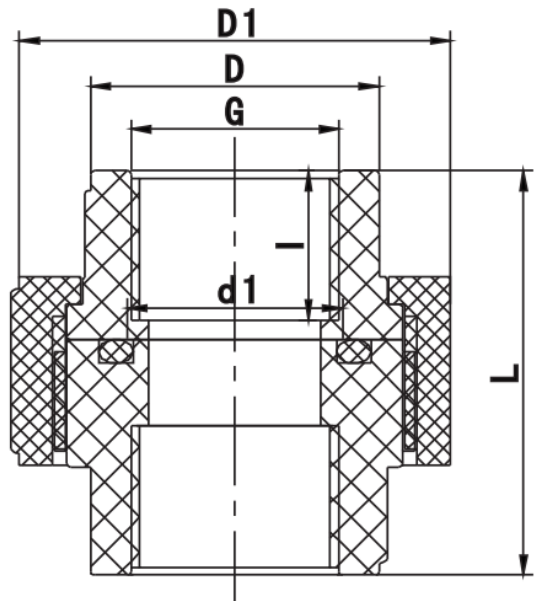

1477 FITINGS

REDUCER M/F
Colour- White

COMPLY WITH AS/NZS 1477
SS 174
SS 375

DIMENSIONS

SKU	L1 (mm)	L2 (mm)	H (mm)	Rc1 (inch)	Rc2 (inch)	WEIGHT (kg)	PCS/C TN
1477TRB02015	17.0	18.5	26.5	1/2"	3/4"	0.010	1240
1477TRB02515	17.0	22.6	31.0	1/2"	1"	0.023	600
1477TRB02520	18.5	22.6	31.6	3/4"	1"	0.018	600
1477TRB03520	18.5	22.5	31.5	1 1/4"	3/4"	0.033	220
1477TRB03525	22.0	22.5	31.5	1 1/4"	1"	0.028	220
1477TRB04220	18.5	23.0	33.0	1 1/2"	3/4"	0.044	150
1477TRB04225	22.0	23.0	33.0	1 1/2"	1"	0.043	150
1477TRB04235	24.5	23.0	33.0	1 1/2"	1 1/4"	0.030	150
1477TRB05020	26.0	18.5	37.0	2"	3/4"	0.067	120
1477TRB05025	22.0	26.0	37.0	2"	1"	0.073	120
1477TRB05035	24.5	26.0	37.0	2"	1 1/4"	0.072	120
1477TRB05042	25.0	26.0	37.0	2"	1 1/2"	0.062	120
1477TRB06520	29.0	18.5	47.0	2 1/2"	3/4"	0.104	144
1477TRB06525	29.0	21.0	40.0	2 1/2"	1"	0.108	120
1477TRB06542	29.0	25.0	40.0	2 1/2"	1 1/2"	0.104	144
1477TRB06550	28.0	29.0	40.0	2 1/2"	2"	0.104	144
1477TRB08042	28.0	32.0	43.0	3"	1 1/2"	0.113	80
1477TRB08050	31.0	32.0	43.0	3"	2"	0.145	80
1477TRB08065	28.0	32.0	43.0	3"	2 1/2"	0.150	80
1477TRB10050	28.0	38.0	50.0	4"	2"	0.292	36
1477TRB10080	34.0	38.0	50.0	4"	3"	0.265	36

1477 FITINGS

FEMALE UNION

Colour- White

COMPLY WITH AS/NZS 1477

SS 174

SS 375

DIMENSIONS

SKU	D (mm)	D1 (mm)	d1 (mm)	l (mm)	L (mm)	G (inch)	WEIGHT (kg)	PCS/C TN
1477TU015	30.2	48.0	15.0	17.0	45.5	1/2"	0.075	300
1477TU020	36.8	55.0	22.0	19.0	51.5	3/4"	0.081	192
1477TU025	44.0	64.0	26.0	21.0	54.2	1"	0.138	150
1477TU035	52.0	77.5	32.8	25.9	68.2	1 1/4"	0.202	80
1477TU042	59.0	86.5	40.0	31.3	74.3	1 1/2"	0.272	72
1477TU050	72.8	101.0	53.5	37.5	85.2	2"	0.412	36