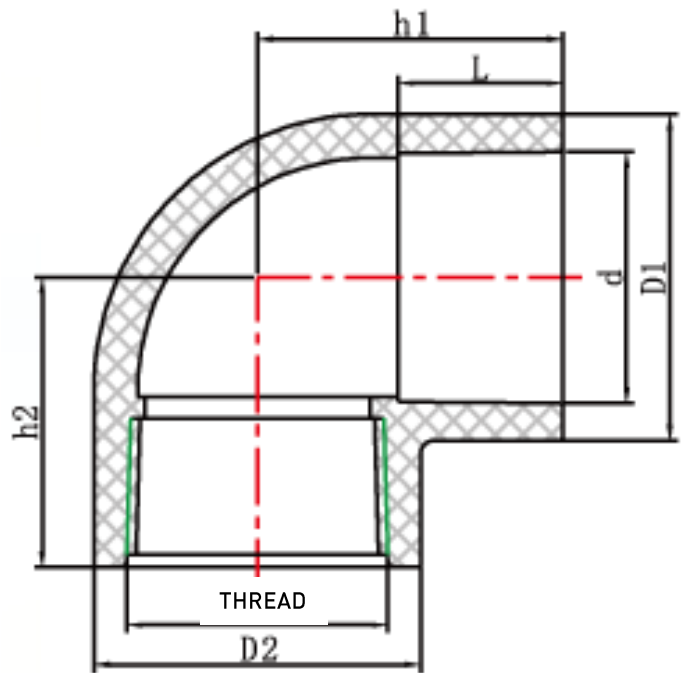

SKU	D (mm)	d (mm)	L (mm)	h (mm)
1477E45015	27.3	21.7	20.0	27.12
1477E45020	33.6	27.2	22.0	29.97
1477E45025	40.6	34.0	24.0	33.42
1477E45035	50.7	42.7	29.0	40.10
1477E45042	58.3	48.7	32.0	45.05
1477E45050	70.8	60.8	38.0	53.60
1477E45065	87.8	75.8	46.0	64.70
1477E45080	103.4	89.4	52.0	73.48
1477E45100	133.0	115.0	62.0	88.57
1477E45150	185.0	161.0	89.0	125.10

1477 FITINGS

90 DEG ELBOW

Colour- White

COMPLY WITH AS/NZS 1477

SS 174

SS 375

DIMENSIONS

SKU	D (mm)	d (mm)	L (mm)	h (mm)
1477E90015	27.3	21.7	20.0	33.0
1477E90020	33.6	27.2	22.0	37.5
1477E90025	40.6	34.0	24.0	43.0
1477E90035	50.7	42.7	29.0	52.5
1477E90042	58.3	48.7	32.0	59.1
1477E90050	70.8	60.8	38.0	71.4
1477E90065	87.8	75.8	46.0	86.9
1477E90080	103.4	89.4	52.0	100.2
1477E90100	133.0	115.0	62.0	123.0
1477E90150	185.0	161.0	89.0	173.5

1477 FITINGS

FEMALE ELBOW
Colour- White

COMPLY WITH AS/NZS 1477
SS 174
SS 375

DIMENSIONS

SKU	D1 (mm)	D2 (mm)	d (mm)	L (mm)	h1 (mm)	h2 (mm)	THREAD
1477FE015	28.3	28.3	19.9	20.0	21	21	Rc 1/2"
1477FE020	34.6	34.6	27.2	22.0	36	36	Rc 3/4"
1477FE025	41.6	41.6	34.0	24.0	42	42	Rc 1"
1477FE035	51.7	51.7	42.7	29.0	51	48	Rc 1 1/4"
1477FE042	59.3	59.3	48.7	32.0	57	51	Rc 1 1/2"
1477FE050	69.0	69.0	60.33	40.0			NPT 2"