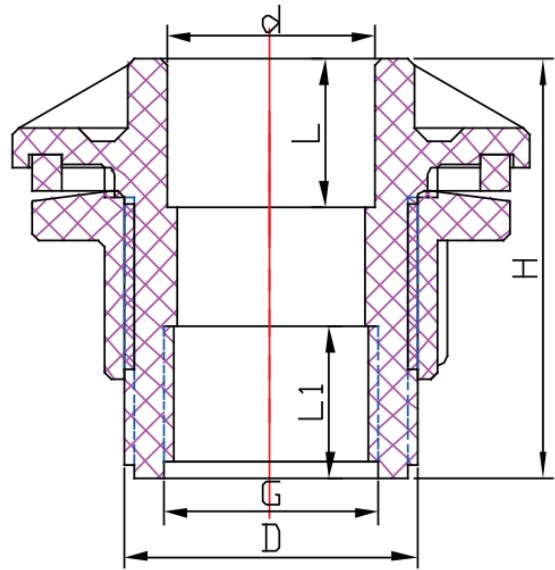

1477 FITINGS

TANK FLANGE ADAPTER F/F

Colour- White

COMPLY WITH AS/NZS 1477

SS 174

SS 375

DIMENSIONS

SKU	D (mm)	D1 (mm)	d1 (mm)	l (mm)	L (mm)	G (inch)	WEIGHT (kg)	PCS/C TN
1477TCF015	30.2	48.0	15.0	17.0	45.5	1/2"	0.083	200
1477TCF020	36.8	55.0	22.0	19.0	51.5	3/4"	0.125	160
1477TCF025	44.0	64.0	26.0	21.0	54.2	1"	0.127	72
1477TCF035	52.0	77.5	32.8	25.9	68.2	1 1/4"	0.148	72
1477TCF042	59.0	86.5	40.0	31.3	74.3	1 1/2"	0.178	60
1477TCF050	72.8	101.0	53.5	37.5	85.2	2"	0.209	48