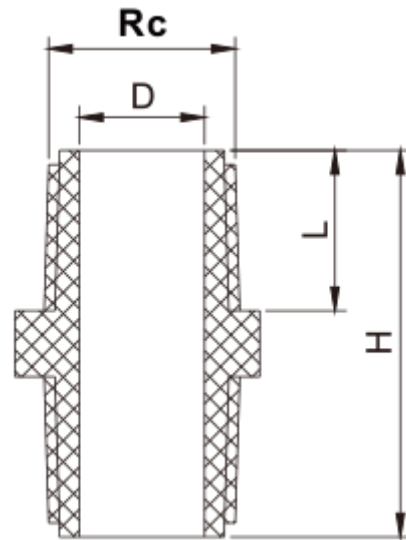

1477 FITINGS

EQUAL NIPPLE M/M

Colour- White

COMPLY WITH AS/NZS 1477

SS 174

SS 375

DIMENSIONS

SKU	D (mm)	H (mm)	L (mm)	Rc (inch)	WEIGHT (kg)	PCS/CTN
1477TEN015	13.4	41.0	17.0	1/2"	0.0107	1250
1477TEN020	18.4	45.0	18.5	3/4"	0.0170	760
1477TEN025	25.2	54.2	22.6	1"	0.0310	400
1477TEN035	31.5	54.0	23.0	1 1/4"	0.0450	320
1477TEN042	36.5	56.0	24.0	1 1/2"	0.0456	288
1477TEN050	47.5	60.5	26.0	2"	0.0850	144
1477TEN065	64.0	69.0	30.0	2 1/2"	0.1450	120
1477TEN080	74.6	73.5	32.0	3"	0.2140	72
1477TEN100	98.8	85.0	37.5	4"	0.3750	36

1477 FITTINGS

SCREW PLUG

Colour- Black

COMPLY WITH AS/NZS 1477

SS 174

SS 375

DIMENSIONS

SKU	D (mm)	d (mm)	H (mm)	Rc (inch)	WEIGHT (kg)	PCS/CTN
1477SP015	24.0	13.0	26.5	1/2"	0.009	1200
1477SP020	31.0	17.8	31.0	3/4"	0.015	600
1477SP025	39.2	23.0	37.5	1"	0.031	540
1477SP035	43.3	31.5	36.0	1 1/4"	0.030	335
1477SP042	50.0	36.5	38.5	1 1/2"	0.040	315
1477SP050	57.0	47.5	43.0	2"	0.061	180
1477SP065	82.0	60.0	52.5	2 1/2"	0.150	120
1477SP080	94.0	70.6	57.5	3"	0.212	80
1477SP100	120	93.4	63.5	4"	0.361	36