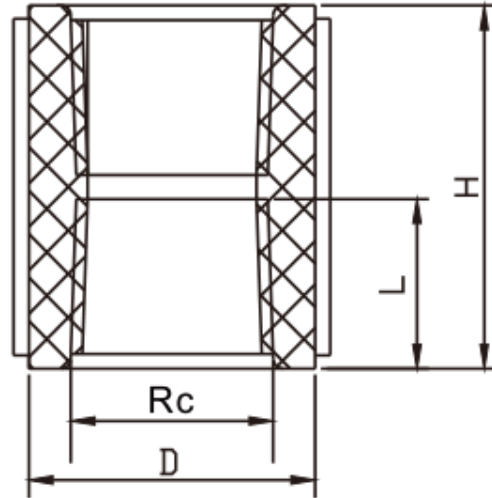

1477 FITINGS

FEMALE COUPLING F/F
Colour- White

COMPLY WITH AS/NZS 1477
SS 174
SS 375

DIMENSIONS

SKU	D (mm)	H (mm)	L (mm)	Rc (inch)	WEIGHT (kg)	PCS/CTN
1477TES015	30.0	37.5	17.5	1/2"	0.022	720
1477TES020	36.5	40.3	18.5	3/4"	0.033	500
1477TES025	44.0	48.3	22.0	1"	0.050	350
1477TES035	51.5	54.0	25.0	1 1/4"	0.080	216
1477TES042	60.8	56.0	26.5	1 1/2"	0.096	240
1477TES050	74.2	59.0	28.0	2"	0.143	144
1477TES065	95.7	63.0	30.0	2 1/2"	0.245	90
1477TES080	109.4	66.0	32.0	3"	0.345	60
1477TES100	135.6	78.0	37.5	4"	0.525	27