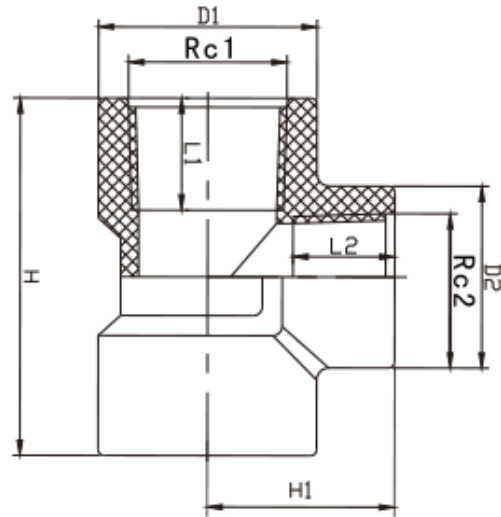

1477 FITTINGS

FEMALE REDUCING TEE F/F/F

Colour- White

COMPLY WITH AS/NZS 1477

SS 174

SS 375

DIMENSIONS

SKU	D1 (mm)	D2 (mm)	H (mm)	H1 (mm)	L1 (mm)	L2 (mm)	Rc1 (inch)	Rc2 (inch)	WEIG HT (kg)	PCS/ CTN
1477TRT02015	36.5	30.0	59.0	109.8	18.5	17.1	3/4"	1/2"	0.048	240
1477TRT02515	58.0	74.5	120.0	152.4	51.0	91.8	1"	1/2"	0.071	180
1477TRT02520	44.0	36.5	72.3	37.2	22.6	18.5	1"	3/4"	0.077	150
1477TRT04215	60.8	30.0	79.0	45.5	25.0	17.0	1 1/2"	1/2"	0.130	100
1477TRT04220	60.8	36.5	85.0	49.5	25.0	18.5	1 1/2"	3/4"	0.150	120
1477TRT04225	60.8	44.0	93.0	54.0	25.0	22.6	1 1/2"	1"	0.160	120
1477TRT05015	74.0	30.0	86.0	53.0	28.0	17.0	2"	1/2"	0.200	60
1477TRT05020	74.0	36.5	92.0	57.0	28.0	18.5	2"	3/4"	0.200	96
1477TRT05025	74.0	44.0	98.0	61.0	28.0	22.6	2"	1"	0.230	96
1477TRT05042	74.0	60.8	103.8	58.1	28.0	25.0	2"	1 1/2"	0.250	96

1477 FITINGS

EQUAL NIPPLE M/M

Colour- White

COMPLY WITH AS/NZS 1477

SS 174

SS 375

DIMENSIONS

SKU	D (mm)	H (mm)	L (mm)	Rc (inch)	WEIGHT (kg)	PCS/CTN
1477TEN015	13.4	41.0	17.0	1/2"	0.0107	1250
1477TEN020	18.4	45.0	18.5	3/4"	0.0170	760
1477TEN025	25.2	54.2	22.6	1"	0.0310	400
1477TEN035	31.5	54.0	23.0	1 1/4"	0.0450	320
1477TEN042	36.5	56.0	24.0	1 1/2"	0.0456	288
1477TEN050	47.5	60.5	26.0	2"	0.0850	144
1477TEN065	64.0	69.0	30.0	2 1/2"	0.1450	120
1477TEN080	74.6	73.5	32.0	3"	0.2140	72
1477TEN100	98.8	85.0	37.5	4"	0.3750	36

1477 FITTINGS

SCREW PLUG

Colour- Black

COMPLY WITH AS/NZS 1477

SS 174

SS 375

DIMENSIONS

SKU	D (mm)	d (mm)	H (mm)	Rc (inch)	WEIGHT (kg)	PCS/CTN
1477SP015	24.0	13.0	26.5	1/2"	0.009	1200
1477SP020	31.0	17.8	31.0	3/4"	0.015	600
1477SP025	39.2	23.0	37.5	1"	0.031	540
1477SP035	43.3	31.5	36.0	1 1/4"	0.030	335
1477SP042	50.0	36.5	38.5	1 1/2"	0.040	315
1477SP050	57.0	47.5	43.0	2"	0.061	180
1477SP065	82.0	60.0	52.5	2 1/2"	0.150	120
1477SP080	94.0	70.6	57.5	3"	0.212	80
1477SP100	120	93.4	63.5	4"	0.361	36