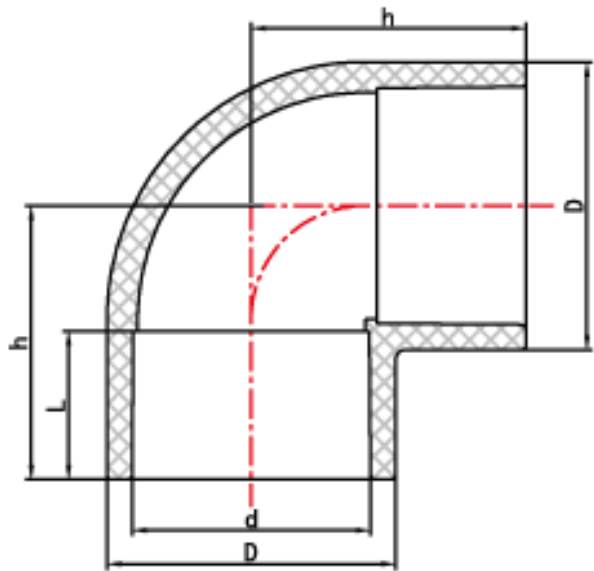

SKU	D (mm)	d (mm)	L (mm)	h (mm)
1477E45015	27.3	21.7	20.0	27.12
1477E45020	33.6	27.2	22.0	29.97
1477E45025	40.6	34.0	24.0	33.42
1477E45035	50.7	42.7	29.0	40.10
1477E45042	58.3	48.7	32.0	45.05
1477E45050	70.8	60.8	38.0	53.60
1477E45065	87.8	75.8	46.0	64.70
1477E45080	103.4	89.4	52.0	73.48
1477E45100	133.0	115.0	62.0	88.57
1477E45150	185.0	161.0	89.0	125.10

1477 FITINGS

90 DEG ELBOW

Colour- White

COMPLY WITH AS/NZS 1477

SS 174

SS 375

DIMENSIONS

SKU	D (mm)	d (mm)	L (mm)	h (mm)
1477E90015	27.3	21.7	20.0	33.0
1477E90020	33.6	27.2	22.0	37.5
1477E90025	40.6	34.0	24.0	43.0
1477E90035	50.7	42.7	29.0	52.5
1477E90042	58.3	48.7	32.0	59.1
1477E90050	70.8	60.8	38.0	71.4
1477E90065	87.8	75.8	46.0	86.9
1477E90080	103.4	89.4	52.0	100.2
1477E90100	133.0	115.0	62.0	123.0
1477E90150	185.0	161.0	89.0	173.5

1477 FITINGS

FEMALE ELBOW
Colour- White

COMPLY WITH AS/NZS 1477
SS 174
SS 375

DIMENSIONS

SKU	D1 (mm)	D2 (mm)	d (mm)	L (mm)	h1 (mm)	h2 (mm)	THREAD
1477FE015	28.3	28.3	19.9	20.0	21	21	Rc 1/2"
1477FE020	34.6	34.6	27.2	22.0	36	36	Rc 3/4"
1477FE025	41.6	41.6	34.0	24.0	42	42	Rc 1"
1477FE035	51.7	51.7	42.7	29.0	51	48	Rc 1 1/4"
1477FE042	59.3	59.3	48.7	32.0	57	51	Rc 1 1/2"
1477FE050	69.0	69.0	60.33	40.0			NPT 2"