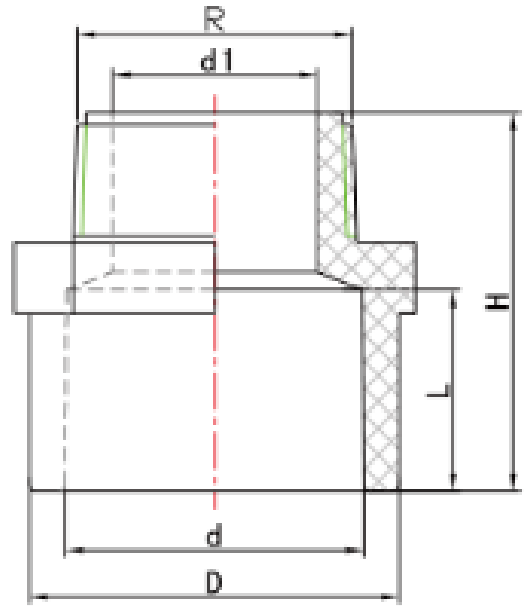

1477 FITTINGS

VALVE SOCKET
Colour- White

COMPLY WITH AS/NZS 1477
SS 174
SS 375

DIMENSIONS

SKU	DN	D (mm)	d (mm)	d1 (mm)	L (mm)	H (mm)	R
1477VS015	15 × 1/2"	27.3	21.7	13.4	20	40	1/2"
1477VS020	20 × 3/4"	33.6	27.2	17.6	22	45	3/4"
1477VS025	25 × 1"	40.6	34.0	23.2	24	49	1"
1477VS035	32 × 1 1/4"	50.7	42.7	30.4	29	57	1 1/4"
1477VS042	40 × 1 1/2"	58.3	48.7	34.6	32	60	1 1/2"
1477VS050	50 × 2"	70.8	60.8	45.8	38	69	2"
1477VS065	65 × 2 1/2"	87.8	75.8	59.8	46	82	2 1/2"
1477VS080	80 × 3"	103.4	89.4	69.5	52	94	3"
1477VS100	100 × 4"	133.0	115.0	90.4	62	112	4"