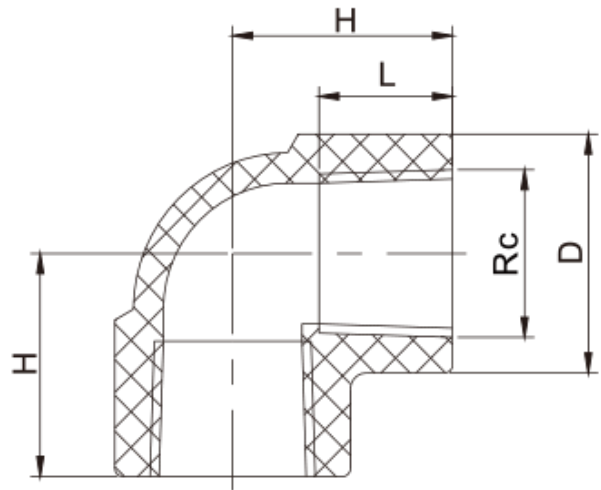

1477 FITINGS

SCH40 VALVE ELBOW
Colour- White

COMPLY WITH AS/NZS 1477
SS 174
SS 375

DIMENSIONS

SKU	D (mm)	d (mm)	d1 (mm)	L (mm)	NPT (inch)
1477VE15	27.5	21.34	13.0	19.0	½"

1477 FITINGS

FEMALE ELBOW F/F

Colour- White

COMPLY WITH AS/NZS 1477

SS 174

SS 375

DIMENSIONS

SKU	D (mm)	H (mm)	L (mm)	Rc (inch)	WEIGHT (kg)	PCS/CTN
1477TE90015	30.0	28.0	17.0	1/2"	0.0256	540
1477TE90020	36.5	32.8	18.5	3/4"	0.043	380
1477TE90025	44.0	39.5	22.0	1"	0.067	200
1477TE90035	54.6	47.0	24.0	1 1/4"	0.117	160
1477TE90042	60.4	49.0	25.0	1 1/2"	0.135	144
1477TE90050	74.0	61.2	29.0	2"	0.222	96
1477TE90065	93.3	72.0	31.5	2 1/2"	0.401	48
1477TE90080	104.6	79.2	33.0	3"	0.570	24
1477TE90100	132.5	96.2	36.5	4"	0.928	24