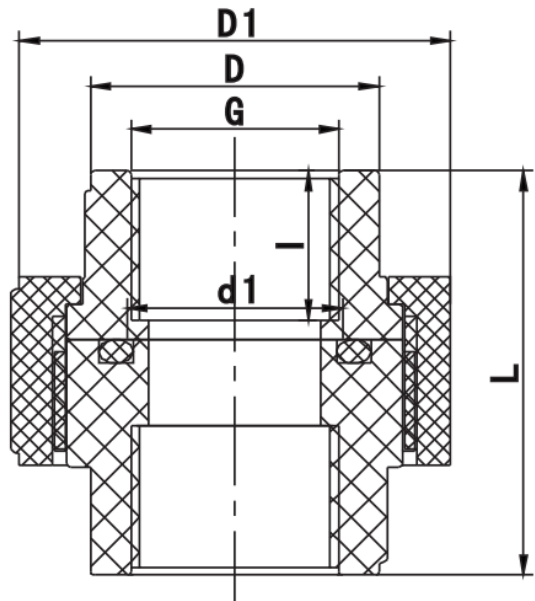

1477 FITINGS

FEMALE UNION

Colour- White

COMPLY WITH AS/NZS 1477

SS 174

SS 375

DIMENSIONS

SKU	D (mm)	D1 (mm)	d1 (mm)	l (mm)	L (mm)	G (inch)	WEIGHT (kg)	PCS/C TN
1477TU015	30.2	48.0	15.0	17.0	45.5	1/2"	0.075	300
1477TU020	36.8	55.0	22.0	19.0	51.5	3/4"	0.081	192
1477TU025	44.0	64.0	26.0	21.0	54.2	1"	0.138	150
1477TU035	52.0	77.5	32.8	25.9	68.2	1 1/4"	0.202	80
1477TU042	59.0	86.5	40.0	31.3	74.3	1 1/2"	0.272	72
1477TU050	72.8	101.0	53.5	37.5	85.2	2"	0.412	36