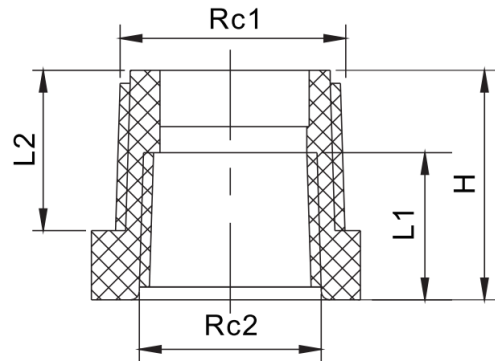

## 1477 FITINGS

REDUCER M/F  
Colour- White

COMPLY WITH AS/NZS 1477  
SS 174  
SS 375

### DIMENSIONS

SKU	L1 (mm)	L2 (mm)	H (mm)	Rc1 (inch)	Rc2 (inch)	WEIGHT (kg)	PCS/C TN
1477TRB02015	17.0	18.5	26.5	1/2"	3/4"	0.010	1240
1477TRB02515	17.0	22.6	31.0	1/2"	1"	0.023	600
1477TRB02520	18.5	22.6	31.6	3/4"	1"	0.018	600
1477TRB03520	18.5	22.5	31.5	1 1/4"	3/4"	0.033	220
1477TRB03525	22.0	22.5	31.5	1 1/4"	1"	0.028	220
1477TRB04220	18.5	23.0	33.0	1 1/2"	3/4"	0.044	150
1477TRB04225	22.0	23.0	33.0	1 1/2"	1"	0.043	150
1477TRB04235	24.5	23.0	33.0	1 1/2"	1 1/4"	0.030	150
1477TRB05020	26.0	18.5	37.0	2"	3/4"	0.067	120
1477TRB05025	22.0	26.0	37.0	2"	1"	0.073	120
1477TRB05035	24.5	26.0	37.0	2"	1 1/4"	0.072	120
1477TRB05042	25.0	26.0	37.0	2"	1 1/2"	0.062	120
1477TRB06520	29.0	18.5	47.0	2 1/2"	3/4"	0.104	144
1477TRB06525	29.0	21.0	40.0	2 1/2"	1"	0.108	120
1477TRB06542	29.0	25.0	40.0	2 1/2"	1 1/2"	0.104	144
1477TRB06550	28.0	29.0	40.0	2 1/2"	2"	0.104	144
1477TRB08042	28.0	32.0	43.0	3"	1 1/2"	0.113	80
1477TRB08050	31.0	32.0	43.0	3"	2"	0.145	80
1477TRB08065	28.0	32.0	43.0	3"	2 1/2"	0.150	80
1477TRB10050	28.0	38.0	50.0	4"	2"	0.292	36
1477TRB10080	34.0	38.0	50.0	4"	3"	0.265	36