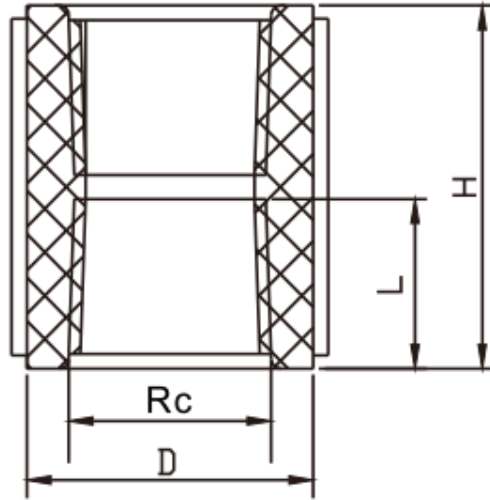

## 1477 FITINGS

FEMALE COUPLING F/F  
Colour- White

COMPLY WITH AS/NZS 1477  
SS 174  
SS 375

### DIMENSIONS

SKU	D (mm)	H (mm)	L (mm)	Rc (inch)	WEIGHT (kg)	PCS/CTN
1477TES015	30.0	37.5	17.5	1/2"	0.022	720
1477TES020	36.5	40.3	18.5	3/4"	0.033	500
1477TES025	44.0	48.3	22.0	1"	0.050	350
1477TES035	51.5	54.0	25.0	1 1/4"	0.080	216
1477TES042	60.8	56.0	26.5	1 1/2"	0.096	240
1477TES050	74.2	59.0	28.0	2"	0.143	144
1477TES065	95.7	63.0	30.0	2 1/2"	0.245	90
1477TES080	109.4	66.0	32.0	3"	0.345	60
1477TES100	135.6	78.0	37.5	4"	0.525	27