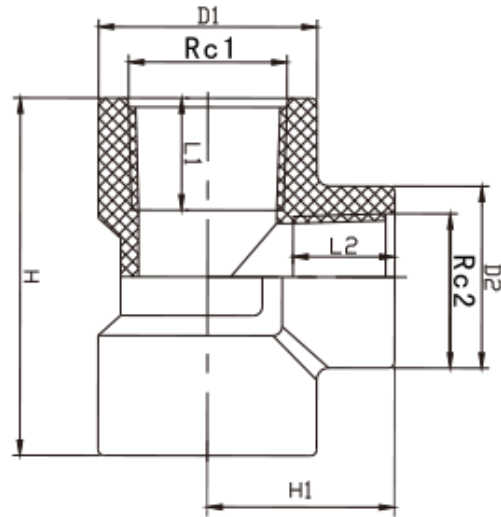

1477 FITTINGS

FEMALE REDUCING TEE F/F/F

Colour- White

COMPLY WITH AS/NZS 1477

SS 174

SS 375

DIMENSIONS

SKU	D1 (mm)	D2 (mm)	H (mm)	H1 (mm)	L1 (mm)	L2 (mm)	Rc1 (inch)	Rc2 (inch)	WEIG HT (kg)	PCS/ CTN
1477TRT02015	36.5	30.0	59.0	109.8	18.5	17.1	3/4"	1/2"	0.048	240
1477TRT02515	58.0	74.5	120.0	152.4	51.0	91.8	1"	1/2"	0.071	180
1477TRT02520	44.0	36.5	72.3	37.2	22.6	18.5	1"	3/4"	0.077	150
1477TRT04215	60.8	30.0	79.0	45.5	25.0	17.0	1 1/2"	1/2"	0.130	100
1477TRT04220	60.8	36.5	85.0	49.5	25.0	18.5	1 1/2"	3/4"	0.150	120
1477TRT04225	60.8	44.0	93.0	54.0	25.0	22.6	1 1/2"	1"	0.160	120
1477TRT05015	74.0	30.0	86.0	53.0	28.0	17.0	2"	1/2"	0.200	60
1477TRT05020	74.0	36.5	92.0	57.0	28.0	18.5	2"	3/4"	0.200	96
1477TRT05025	74.0	44.0	98.0	61.0	28.0	22.6	2"	1"	0.230	96
1477TRT05042	74.0	60.8	103.8	58.1	28.0	25.0	2"	1 1/2"	0.250	96