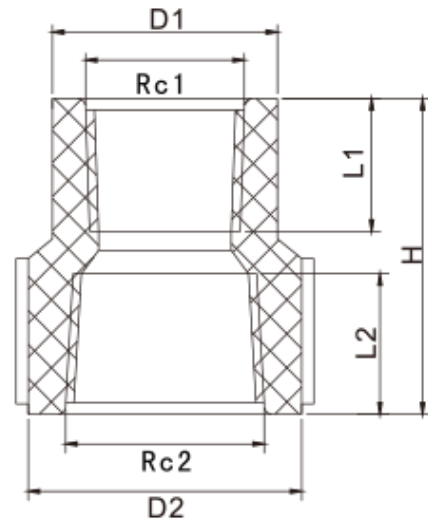

## 1477 FITINGS

FEMALE REDUCING COUPLING F/F  
Colour- White

COMPLY WITH AS/NZS 1477  
SS 174  
SS 375

### DIMENSIONS

SKU	D1 (mm)	D2 (mm)	H (mm)	L1 (mm)	L2 (mm)	Rc1 (inch)	Rc2 (inch)	WEIGHT (kg)	PCS/ CTN
1477TRS02015	30.0	36.5	41.6	17.5	18.5	1/2"	3/4"	0.029	525
1477TRS02515	30.0	44.0	45.5	17.5	22.0	1/2"	1"	0.041	330
1477TRS02520	36.5	44.0	45.5	18.5	22.0	3/4"	1"	0.043	330
1477TRS03520	36.5	60.8	52.5	18.5	25.0	3/4"	1 1/2"	0.075	200
1477TRS04025	44.0	60.8	56.0	22.0	25.0	1"	1 1/2"	0.081	200