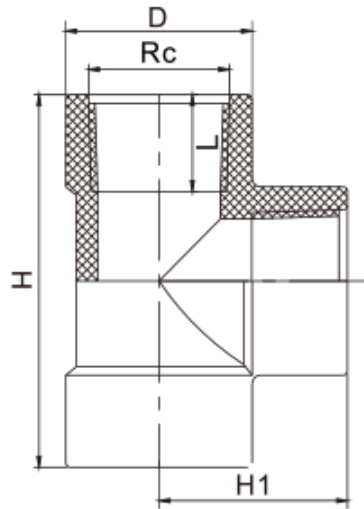

1477 FITTINGS

FEMALE EQUAL TEE F/F/F

Colour- White

COMPLY WITH AS/NZS 1477

SS 174

SS 375

DIMENSIONS

SKU	D (mm)	H (mm)	H1 (mm)	L (mm)	Rc (inch)	WEIGHT (kg)	PCS/CT N
1477TET015	30.0	56.6	28.4	17.0	1/2"	0.037	375
1477TET020	36.5	65.5	32.8	18.5	3/4"	0.057	240
1477TET025	44.0	87.0	44.5	22.6	1"	0.100	100
1477TET035	53.4	94.0	47.0	23.5	1 1/4"	0.141	100
1477TET040	60.2	99.0	49.5	25.0	1 1/2"	0.183	72
1477TET050	74.0	120.4	60.2	28.0	2"	0.292	54
1477TET065	93.3	144.0	72.0	31.5	2 1/2"	0.545	32
1477TET080	105.6	158.3	79.2	33.0	3"	0.780	24
1477TET100	132.8	194.4	97.2	37.5	4"	1.203	8