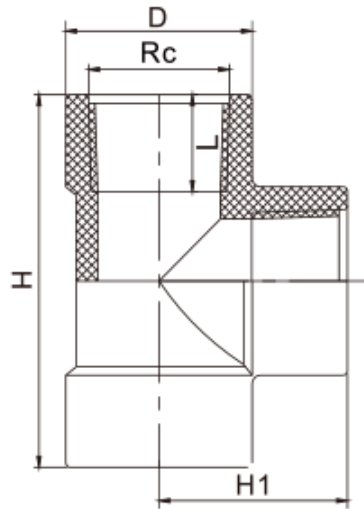

1477 FITTINGS

FEMALE EQUAL TEE F/F/F

Colour- White

COMPLY WITH AS/NZS 1477

SS 174

SS 375

DIMENSIONS

SKU	D (mm)	H (mm)	H1 (mm)	L (mm)	Rc (inch)	WEIGHT (kg)	PCS/CT N
1477TET015	30.0	56.6	28.4	17.0	1/2"	0.037	375
1477TET020	36.5	65.5	32.8	18.5	3/4"	0.057	240
1477TET025	44.0	87.0	44.5	22.6	1"	0.100	100
1477TET035	53.4	94.0	47.0	23.5	1 1/4"	0.141	100
1477TET042	60.2	99.0	49.5	25.0	1 1/2"	0.183	72
1477TET050	74.0	120.4	60.2	28.0	2"	0.292	54
1477TET065	93.3	144.0	72.0	31.5	2 1/2"	0.545	32
1477TET080	105.6	158.3	79.2	33.0	3"	0.780	24
1477TET100	132.8	194.4	97.2	37.5	4"	1.203	8