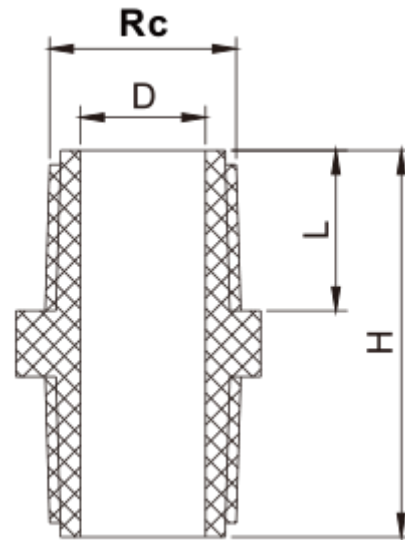

1477 FITINGS

EQUAL NIPPLE M/M

Colour- White

COMPLY WITH AS/NZS 1477

SS 174

SS 375

DIMENSIONS

SKU	D (mm)	H (mm)	L (mm)	Rc (inch)	WEIGHT (kg)	PCS/CTN
1477TEN015	13.4	41.0	17.0	1/2"	0.0107	1250
1477TEN020	18.4	45.0	18.5	3/4"	0.0170	760
1477TEN025	25.2	54.2	22.6	1"	0.0310	400
1477TEN035	31.5	54.0	23.0	1 1/4"	0.0450	320
1477TEN042	36.5	56.0	24.0	1 1/2"	0.0456	288
1477TEN050	47.5	60.5	26.0	2"	0.0850	144
1477TEN065	64.0	69.0	30.0	2 1/2"	0.1450	120
1477TEN080	74.6	73.5	32.0	3"	0.2140	72
1477TEN100	98.8	85.0	37.5	4"	0.3750	36