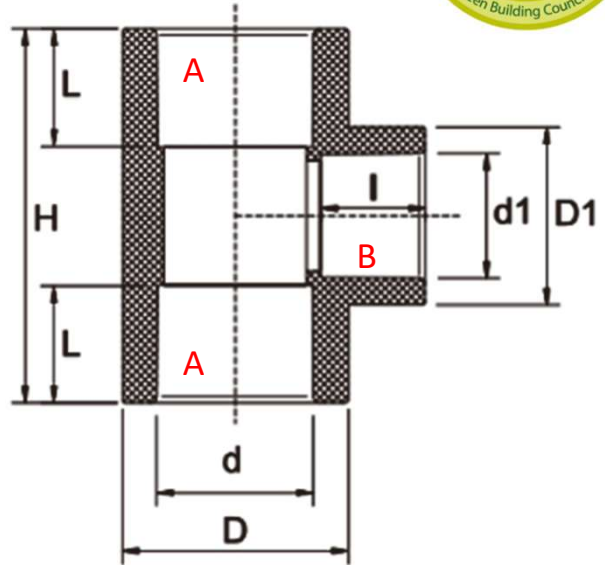

PPR PIPES & FITTINGS

PPR REDUCING TEE

Colour- Green

Material – Polypropylene Random Copolymer (PPR)

COMPLY WITH ISO 15874-2, 3 & 5

SS 375

DIMENSIONS

SKU	A×B	D (mm)	D1 (mm)	d (mm)	d1 (mm)	L (mm)	I (mm)	H (mm)	Weight (kg)	PCS/CTN
PPRRT07532	75×32	99.2	42.4	73.4	30.9	32.0	20.9	97.80	0.315	24
PPRRT07540	75×40	100.3	53.2	73.4	38.8	32.0	22.1	106.70	0.350	24
PPRRT07550	75×50	99.2	66.1	73.4	48.9	32.0	25.1	119.90	0.387	24
PPRRT07563	75×63	99.2	83.1	73.4	61.7	31.1	29.1	130.00	0.440	24
PPRRT09040	90×40	119.6	53.4	88.8	38.8	36.0	22.1	114.20	0.513	24
PPRRT09050	90×50	120.6	66.6	88.8	48.9	36.0	25.1	126.50	0.582	24
PPRRT09063	90×63	120.6	84.2	88.8	61.7	36.0	29.1	124.20	0.675	24
PPRRT09075	90×75	120.6	99.2	88.8	73.4	36.0	32.1	145.90	0.739	24
PPRRT11050	110×50	147.5	67.6	107.5	48.9	42.0	26.1	138.20	0.937	12
PPRRT11063	110×63	147.5	84.1	107.5	61.7	42.0	30.0	151.00	1.017	12
PPRRT11075	110×75	147.8	99.9	107.5	73.4	42.0	32.0	162.40	1.137	12
PPRRT11090	110×90	146.2	119.6	107.5	88.8	42.0	36.0	178.00	1.262	12