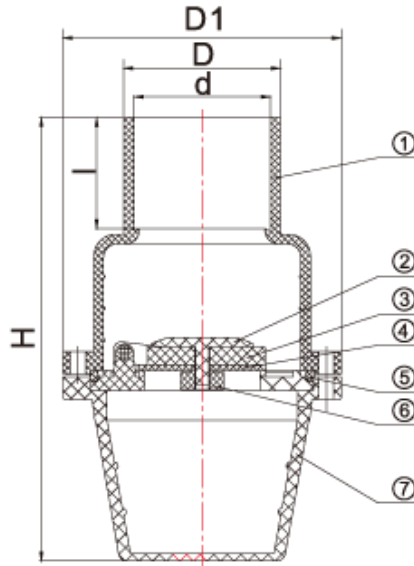

[SOCKET END] FOOT VALVE

- END CONNECTOR: SOCKET

COMPONENT PARTS

| ITEM | PARTS | MATERIAL | QTY |
|------|-----------|-----------------|-----|
| 1 | Body | uPVC | 1 |
| 2 | Connector | EPDM | 1 |
| 3 | Spring | STAINLESS STEEL | 1 |
| 4 | Gate | uPVC | 1 |
| 5 | Seal | EPDM | 1 |
| 6 | Body | uPVC | 1 |

DIMENSIONS

| SKU | d (mm) | D (mm) | D1 (mm) | I (mm) | L (mm) |
|----------|-----------|-----------|------------|-----------|-----------|
| FVAWE015 | 22 | 31.0 | 43.7 | 31.0 | 137.0 |
| FVAWE020 | 26 | 35.5 | 43.7 | 32.5 | 141.0 |
| FVAWE025 | 32 | 41.9 | 43.7 | 32.8 | 141.0 |
| FVAWE035 | 38 | 51.0 | 78.0 | 35.0 | 195.3 |
| FVAWE042 | 48 | 60.3 | 78.0 | 56.0 | 217.4 |
| FVAWE050 | 60 | 72.5 | 78.0 | 57.0 | 217.4 |
| FVAWE065 | 76 | 90.0 | 171.6 | 73.5 | 293.4 |
| FVAWE080 | 89 | 76.4 | 183.8 | 58.2 | 252.0 |
| FVAWE100 | 114 | 115.0 | 216.0 | 91.0 | 360.0 |
| FVAWE150 | 165 | 161.0 | 291.0 | 120.0 | 500.0 |