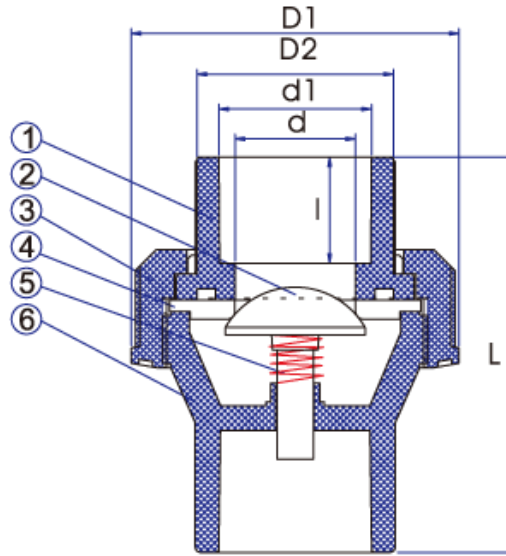

SINGLE UNION SPRING CHECK VALVE

COMPONENT PARTS

ITEM	PARTS	MATERIAL	QTY
1	Union Connector	uPVC	1
2	Gate	uPVC	1
3	Union Nut	uPVC	1
4	Space Seal	EPDM	1
5	Spring	STAINLESS STEEL	1
6	Body	uPVC	1

DIMENSIONS

SKU	BSPT Thd./in	d1 (mm)	d (mm)	D2 (mm)	D1 (mm)	I (mm)	L (mm)
CVawe015	14	22	16	27.5	51.3	20.5	80.0
CVawe020	14	26	19	35.5	65.5	22.0	86.5
CVawe025	11	32	24	41.5	73.7	28.0	96.0
CVawe035	11	38	32	51.6	86.8	30.0	105.0
CVawe042	11	48	40	60.9	102.0	34.7	115.5
CVawe050	11	60	49.8	75.0	119.8	40.0	141.0