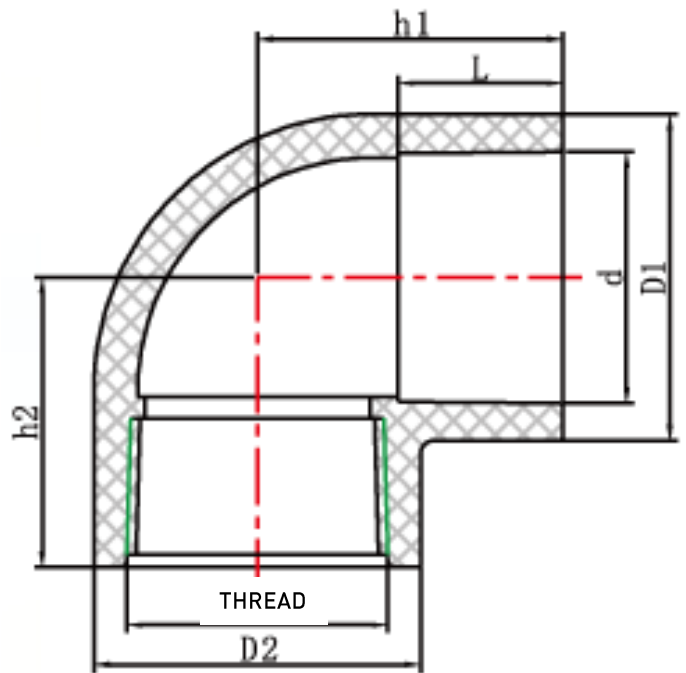

1477 FITINGS

FEMALE ELBOW
Colour- White

COMPLY WITH AS/NZS 1477
SS 174
SS 375

DIMENSIONS

SKU	D1 (mm)	D2 (mm)	d (mm)	L (mm)	h1 (mm)	h2 (mm)	THREAD
1477FE015	28.3	28.3	19.9	20.0	21	21	Rc 1/2"
1477FE020	34.6	34.6	27.2	22.0	36	36	Rc 3/4"
1477FE025	41.6	41.6	34.0	24.0	42	42	Rc 1"
1477FE035	51.7	51.7	42.7	29.0	51	48	Rc 1 1/4"
1477FE042	59.3	59.3	48.7	32.0	57	51	Rc 1 1/2"
1477FE050	69.0	69.0	60.33	40.0			NPT 2"