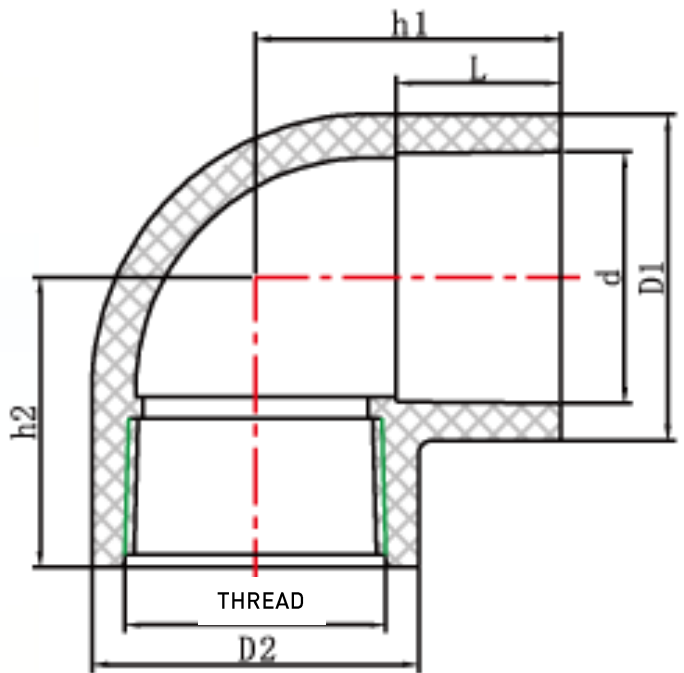

1477 FITINGS

FEMALE ELBOW
Colour- White

COMPLY WITH AS/NZS 1477
SS 174
SS 375

DIMENSIONS

SKU	D1 (mm)	D2 (mm)	d (mm)	L (mm)	h1 (mm)	h2 (mm)	THREAD
1477FE015	28.3	28.3	19.9	20.0	21	21	Rc 1/2"
1477FE020	34.6	34.6	27.2	22.0	36	36	Rc 3/4"
1477FE025	41.6	41.6	34.0	24.0	42	42	Rc 1"
1477FE035	51.7	51.7	42.7	29.0	51	48	Rc 1 1/4"
1477FE040	59.3	59.3	48.7	32.0	57	51	Rc 1 1/2"
1477FE050	69.0	69.0	60.33	40.0			NPT 2"