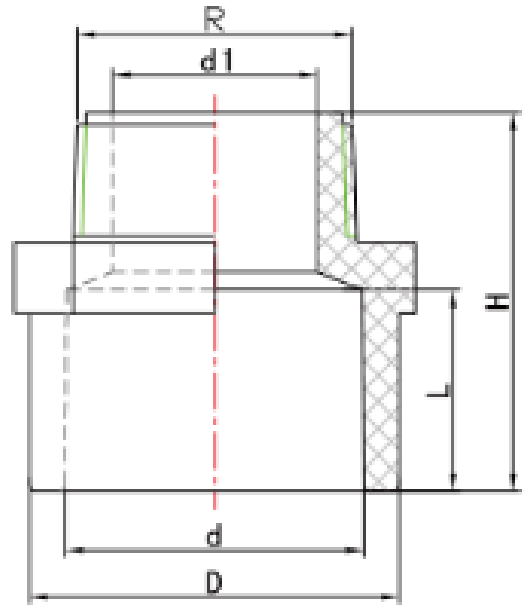

1477 FITTINGS

VALVE SOCKET
Colour- White

COMPLY WITH AS/NZS 1477
SS 174
SS 375

DIMENSIONS

SKU	DN	D (mm)	d (mm)	d1 (mm)	L (mm)	H (mm)	R
1477VS015	15 × ½"	27.3	21.7	13.4	20	40	½"
1477VS020	20 × ¾"	33.6	27.2	17.6	22	45	¾"
1477VS025	25 × 1"	40.6	34.0	23.2	24	49	1"
1477VS035	32 × 1¼"	50.7	42.7	30.4	29	57	1 ¼"
1477VS042	40 × 1½"	58.3	48.7	34.6	32	60	1 ½"
1477VS050	50 × 2"	70.8	60.8	45.8	38	69	2"
1477VS065	65 × 2 ½"	87.8	75.8	59.8	46	82	2 ½"
1477VS080	80 × 3"	103.4	89.4	69.5	52	94	3"
1477VS100	100 × 4"	133.0	115.0	90.4	62	112	4"