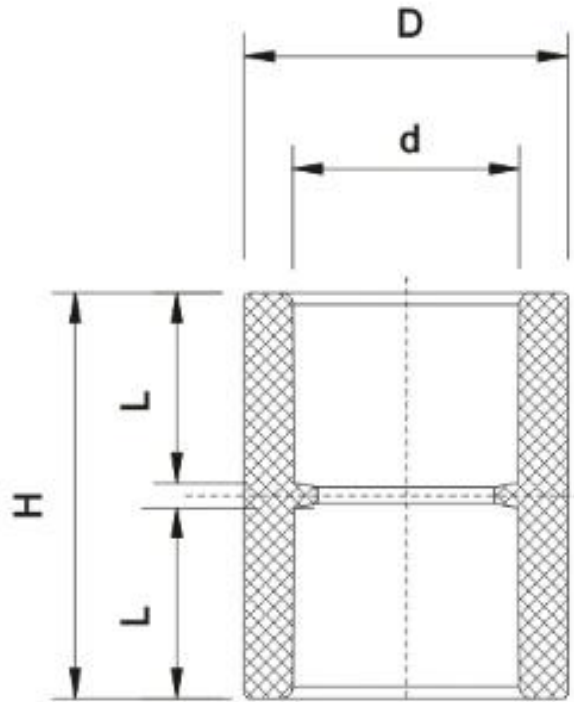

PPR PIPES & FITTINGS

PPR EQUAL SOCKET

Colour- Green

Material – Polypropylene Random Copolymer (PPR)

COMPLY WITH ISO 15874-2, 3 & 5
SS 375

DIMENSIONS

SKU	D (mm)	d (mm)	L (mm)	H (mm)	Weight (kg)	PCS/CTN
PPRES020	27.4	19.0	15.7	34.3	0.009	550
PPRES025	34.8	24.0	17.5	38.0	0.017	300
PPRES032	42.4	30.9	19.2	41.8	0.024	200
PPRES040	52.5	38.8	22.1	47.3	0.042	120
PPRES050	66.3	48.9	25.1	53.8	0.072	120
PPRES063	83.3	61.7	29.1	61.3	0.130	96
PPRES075	99.2	73.4	32.0	68.4	0.212	45
PPRES090	119.0	88.8	36.0	77.0	0.348	36
PPRES110	147.0	108.3	42.0	89.8	0.625	18