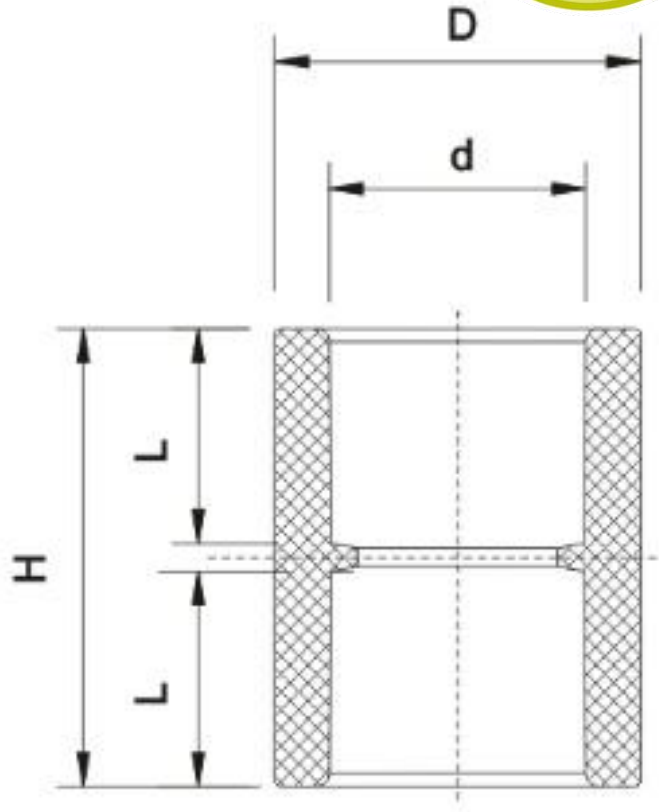

## PPR PIPES & FITINGS

PPR EQUAL SOCKET

Colour- Green

COMPLY WITH ISO 15874-2, 3 & 5  
SS 375

### DIMENSIONS

SKU	D (mm)	d (mm)	L (mm)	H (mm)	Weight (kg)	PCS/CTN
PPRES020	27.4	19.0	15.7	34.3	0.009	550
PPRES025	34.8	24.0	17.5	38.0	0.017	300
PPRES032	42.4	30.9	19.2	41.8	0.024	200
PPRES040	52.5	38.8	22.1	47.3	0.042	120
PPRES050	66.3	48.9	25.1	53.8	0.072	120
PPRES063	83.3	61.7	29.1	61.3	0.130	96
PPRES075	99.2	73.4	32.0	68.4	0.212	45
PPRES090	119.0	88.8	36.0	77.0	0.348	36
PPRES110	147.0	108.3	42.0	89.8	0.625	18