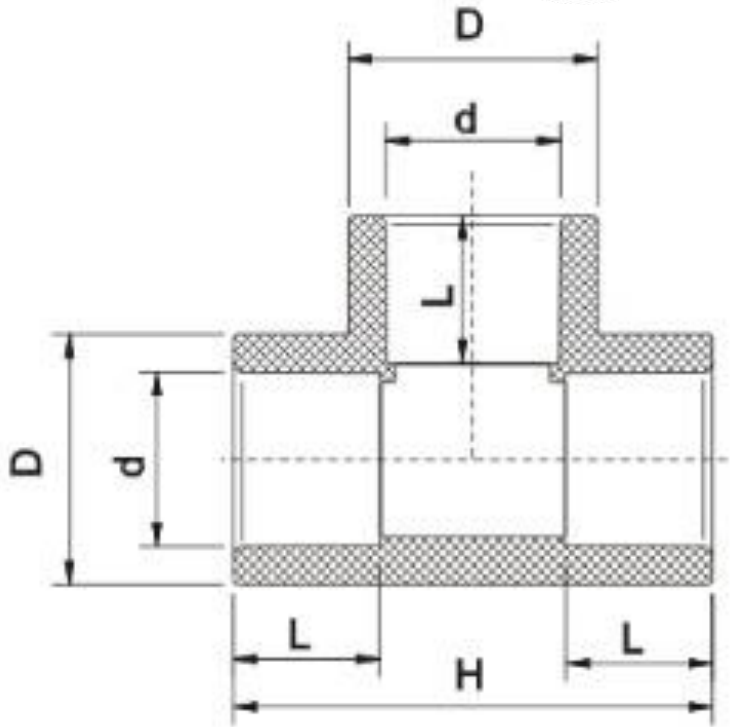

PPR PIPES & FITINGS

PPR EQUAL TEE

Colour- Green

COMPLY WITH ISO 15874-2, 3 & 5
SS 375

DIMENSIONS

SKU	D (mm)	d (mm)	L (mm)	H (mm)
PPRET020	27.9	19.0	16.1	53.0
PPRET025	34.8	24.0	18.1	63.0
PPRET032	42.4	30.9	20.1	74.0
PPRET040	52.6	38.8	22.1	85.3
PPRET050	66.1	48.9	25.1	100.7
PPRET063	83.1	61.7	29.1	121.7
PPRET075	99.2	73.4	32.0	141.7
PPRET090	120.0	88.8	36.0	168.3
PPRET110	146.0	108.3	42.0	197.4