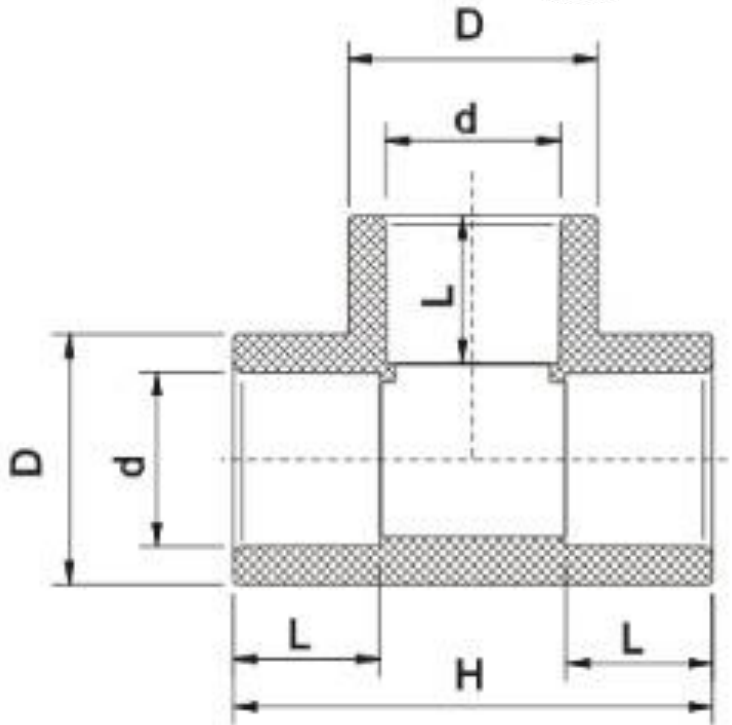

PPR PIPES & FITINGS

PPR EQUAL TEE

Colour- Green

COMPLY WITH ISO 15874-2, 3 & 5
SS 375

DIMENSIONS

SKU	D (mm)	d (mm)	L (mm)	H (mm)	Weight (kg)	PCS/CTN
PPRET020	27.9	19.0	16.1	53.0	0.019	250
PPRET025	34.8	24.0	18.1	63.0	0.035	140
PPRET032	42.4	30.9	20.1	74.0	0.055	80
PPRET040	52.6	38.8	22.1	85.3	0.092	50
PPRET050	66.1	48.9	25.1	100.7	0.168	40
PPRET063	83.1	61.7	29.1	121.7	0.299	24
PPRET075	99.2	73.4	32.0	141.7	0.501	24
PPRET090	120.0	88.8	36.0	168.3	0.858	8
PPRET110	146.0	108.3	42.0	197.4	1.524	6