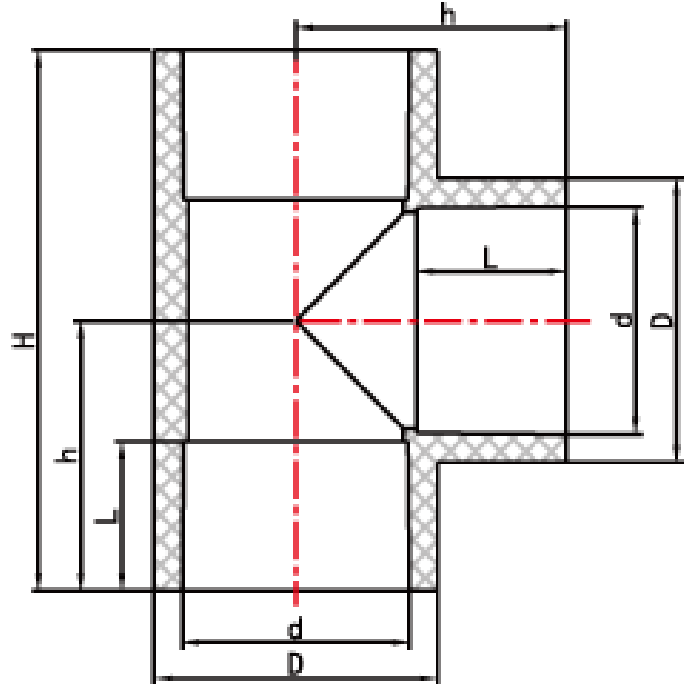

## 1477 FITTINGS

EQUAL TEE

Colour- White

COMPLY WITH AS/NZS 1477

SS 174

SS 375

### DIMENSIONS

SKU	D (mm)	d (mm)	L (mm)	H (mm)	h (mm)
1477ET015	27.3	21.7	20.0	66.0	33.0
1477ET020	33.6	27.2	22.0	75.0	38.0
1477ET025	40.6	34.0	24.0	86.0	43.0
1477ET035	50.7	42.7	29.0	105.0	53.0
1477ET042	58.3	48.7	32.0	118.2	59.0
1477ET050	70.8	60.8	38.0	142.8	71.0
1477ET065	87.8	75.8	46.0	173.8	87.0
1477ET080	103.4	89.4	52.0	200.4	100.0
1477ET100	133.0	115.0	62.0	246.0	123.0
1477ET150	185.0	161.0	89.0	347.0	174.0