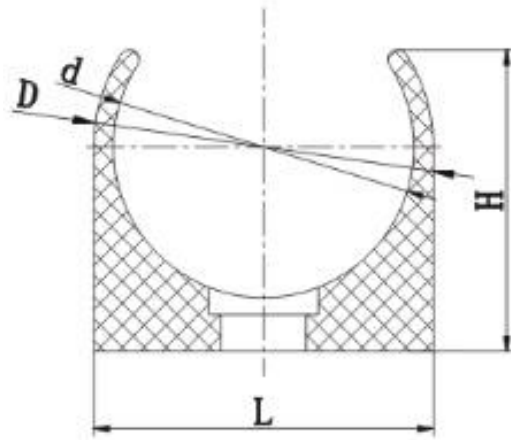

PPR PIPES & FITINGS

PPR U-PIPE TRACKET

Colour- Green

COMPLY WITH ISO 15874-2, 3 & 5
SS 375

DIMENSIONS

SKU	D (mm)	d (mm)	L (mm)	H (mm)	Weight (kg)	PCS/CTN
PPRUC020	24.7	20.0	24.7	25.0	0.006	1800
PPRUC025	30.1	25.0	30.1	29.0	0.006	1200
PPRUC032	36.8	32.0	36.8	32.6	0.008	800
PPRUC040	45.5	40.0	45.5	40.5	0.014	400
PPRUC050	55.9	50.0	55.9	49.5	0.020	280