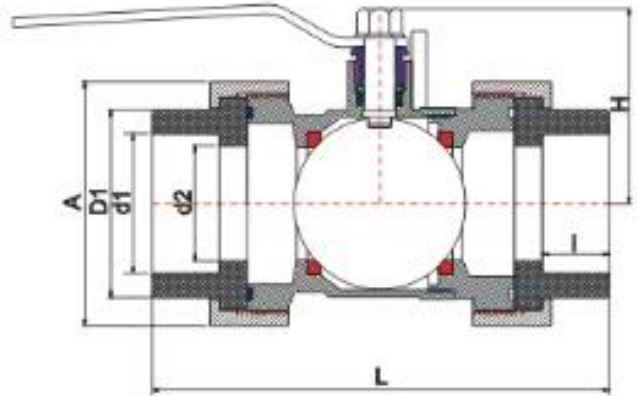

## PPR PIPES & FITINGS

PPR BALL COCK

Colour- Green

Type of metal - DZR Brass

COMPLY WITH ISO 15874-2, 3 & 5

SS 375

AS/ NZS 4020

BS EN 12165

### DIMENSIONS

SKU	D1 (mm)	d1 (mm)	d2 (mm)	l (mm)	L (mm)	H (mm)	A (mm)	Weight (kg)	PCS/CTN
PPRBV020	27.4	19.0	15.0	19.0	92.8	37.5	40.5	0.233	80
PPRBV025	34.8	24.0	20.0	19.0	101.2	45.2	48.4	0.337	64
PPRBV032	42.4	30.9	26.9	21.0	114.5	51.7	57.3	0.541	32
PPRBV040	52.6	38.8	32.0	22.7	144.1	62.0	75.1	0.940	16
PPRBV050	66.1	48.9	42.0	25.7	175.8	69.8	92.7	1.680	12
PPRBV063	83.0	61.7	51.0	29.7	202.8	86.25	108.0	2.020	8