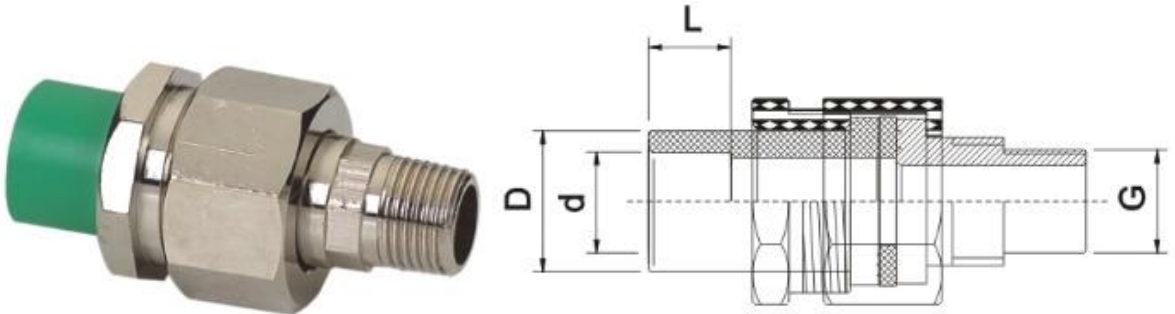

PPR PIPES & FITINGS

PPR COMBINING JOINT

Colour- Green

Type of metal – DZR Brass

COMPLY WITH ISO 15874-2, 3 & 5

SS 375

AS/ NZS 4020

BS EN 12165

DIMENSIONS

SKU	D (mm)	d (mm)	L (mm)	G (mm)
PPRCJ020	27.4	19.0	16.1	1/2"
PPRCJ025	34.8	24.0	18.1	3/4"
PPRCJ032	42.4	30.9	20.1	1"