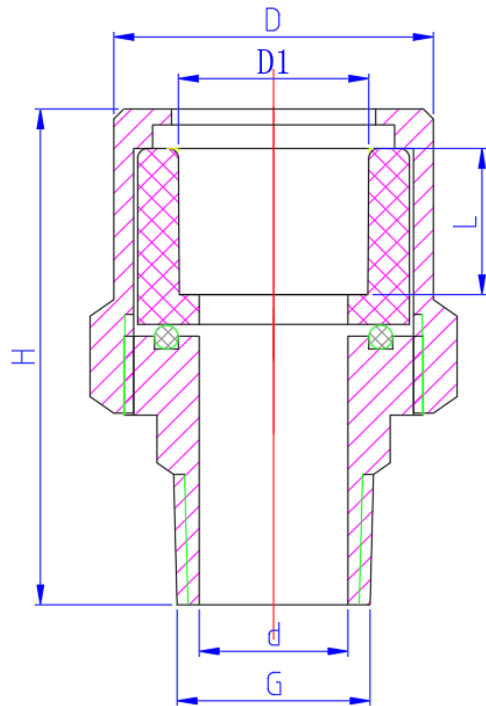

PPR PIPES & FITINGS

PPR COMBINING JOINT

Colour- Green

Type of metal – DZR Brass

COMPLY WITH ISO 15874-2, 3 & 5

SS 375

AS/ NZS 4020

BS EN 12165

DIMENSIONS

SKU	D (mm)	D1 (mm)	H (mm)	L (mm)	d (mm)	G (mm)	WEIGHT (kg)	PCS/CTN
PPRCJ02015	32.2	19.2	50.20	14.8	15.0	½"	0.123	125
PPRCJ02520	40.4	24.4	58.40	16.5	20.0	¾"	0.201	90
PPRCJ03225	48.6	31.2	65.85	18.1	25.1	1"	0.324	60