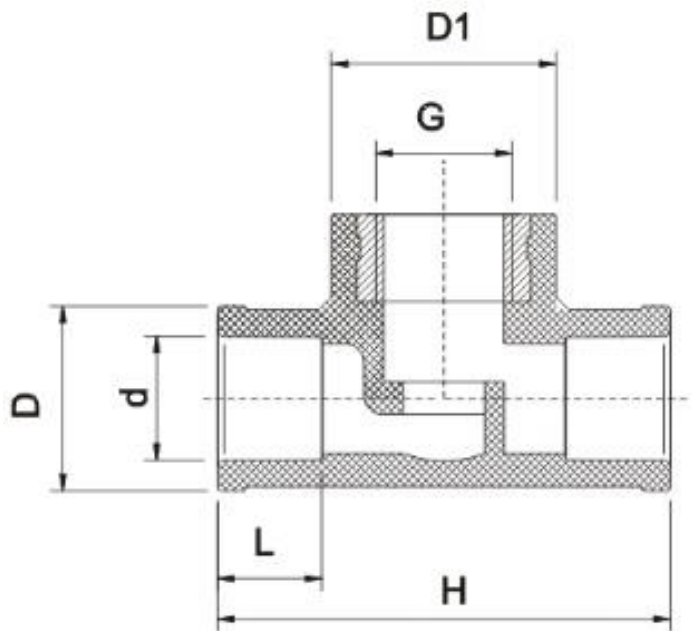

## PPR PIPES & FITINGS

PPR STOP VALVE

Colour- Green

Type of metal – DZR Brass

COMPLY WITH ISO 15874-2, 3 & 5  
 SS 375  
 AS/ NZS 4020  
 BS EN 12165

### DIMENSIONS

SKU	D (mm)	d (mm)	L (mm)	G (mm)	H (mm)	D1 (mm)
PPRSV020	29.0	19.0	16.1	½"	70.7	34.8
PPRSV025	36.8	24.0	18.1	¾"	83.0	44.7
PPRSV032	43.4	30.9	20.1	¾"	86.5	45.2
PPRSV040	55.6	38.6	22.5	1"	97.4	55.5
PPRSV050	70.1	48.9	25.5	1¼"	121.6	66.3
PPRSV063	87.1	61.7	28.7	1½"	133.1	74.8