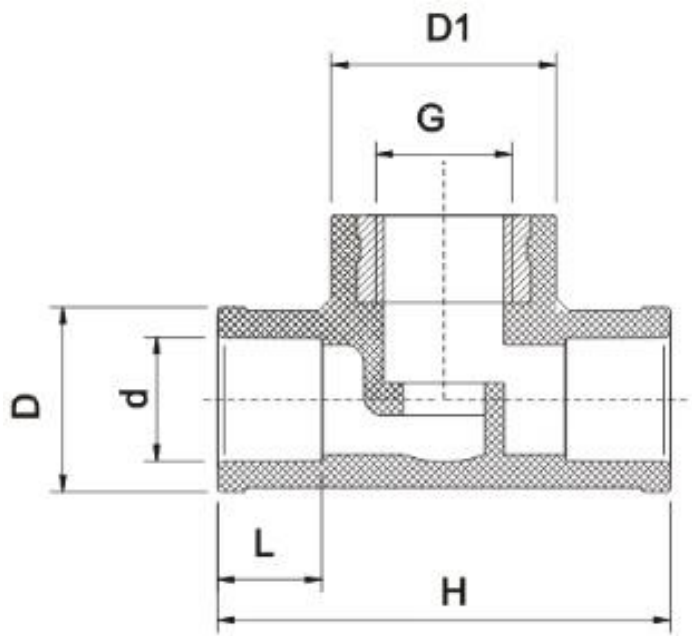

PPR PIPES & FITINGS

PPR STOP VALVE

Colour- Green

Type of metal – DZR Brass

COMPLY WITH ISO 15874-2, 3 & 5
SS 375
AS/ NZS 4020
BS EN 12165

DIMENSIONS

SKU	D (mm)	d (mm)	L (mm)	G (mm)	H (mm)	D1 (mm)	Weight (kg)	PCS/CTN
PPRSV020	29.0	19.0	16.1	½"	70.7	34.8	0.157	48
PPRSV025	36.8	24.0	18.1	¾"	83.0	44.7	0.282	48
PPRSV032	43.4	30.9	20.1	¾"	86.5	45.2	0.300	32
PPRSV040	55.6	38.6	22.5	1"	97.4	55.5	0.421	30
PPRSV050	70.1	48.9	25.5	1 ¼"	121.6	66.3	0.689	24
PPRSV063	87.1	61.7	28.7	1 ½"	133.1	74.8	0.969	24
PPRSV075	103.2	73.4	32.0	2 ¼"	167.6	98.0	1.856	8
PPRSV090	123.6	88.8	36.0	2 ¾"	201.9	118.0	3.109	4
PPRSV110	149.5	107.5	42.0	3 ½"	245.6	147.0	5.122	2