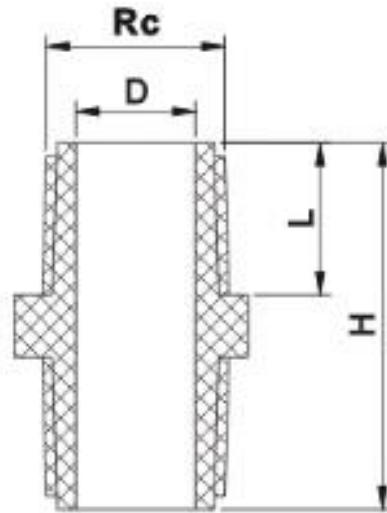

### DIMENSIONS

SKU	Rc (inch)	L (mm)	H (mm)	D (mm)
SCH80EN015	1/2"	17.0	41.0	13.4
SCH80EN020	3/4"	18.5	45.0	18.4
SCH80EN025	1"	22.6	54.2	25.2
SCH80EN035	1 1/4"	23.0	54.0	31.5
SCH80EN042	1 1/2"	24.0	56.0	36.5
SCH80EN050	2"	26.0	60.5	47.5
SCH80EN065	2 1/2"	30.0	69.0	64.0
SCH80EN080	3"	32.0	73.5	74.6
SCH80EN100	4"	37.5	85.0	98.8