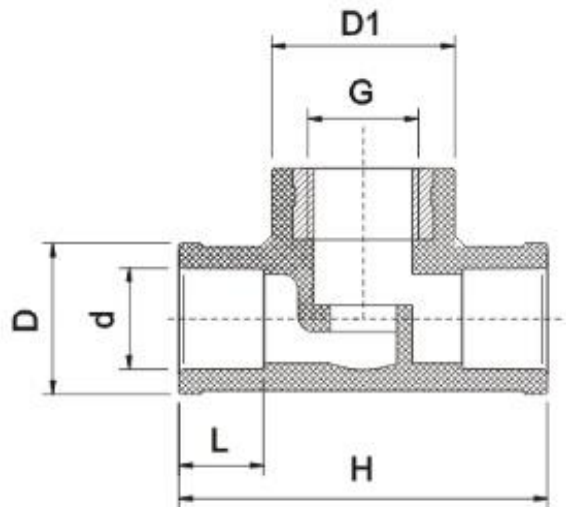

PPR PIPES & FITINGS

PPR STOP VALVE WITH CHROME HANDLE

Colour- Green

Type of metal – DZR Brass

COMPLY WITH ISO 15874-2, 3 & 5

SS 375

AS/ NZS 4020

BS EN 12165

DIMENSIONS

SKU	D (mm)	d (mm)	L (mm)	G (mm)	H (mm)	D1 (mm)
PPRSV020CP	29.0	19.0	16.1	1/2"	70.7	34.8
PPRSV025CP	36.8	24.0	18.1	3/4"	83.0	44.7
PPRSV032CP	43.4	30.9	20.1	3/4"	86.5	45.2