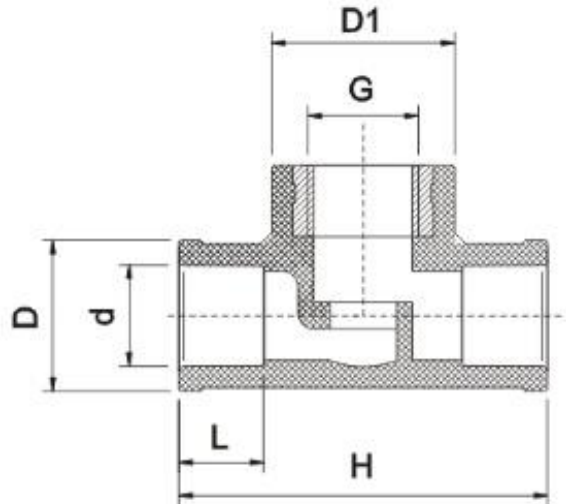

PPR PIPES & FITINGS

PPR STOP VALVE WITH CHROME HANDLE

Colour- Green

Type of metal – DZR Brass

COMPLY WITH ISO 15874-2, 3 & 5
SS 375
AS/ NZS 4020
BS EN 12165

DIMENSIONS

SKU	D (mm)	d (mm)	L (mm)	G (mm)	H (mm)	D1 (mm)	Weight (kg)	PCS/CTN
PPRSV020CP	29.0	19.0	16.1	½"	70.7	34.8	0.268	48
PPRSV025CP	36.8	24.0	18.1	¾"	83.0	44.7	0.377	48
PPRSV032CP	43.4	30.9	20.1	¾"	86.5	45.2	0.393	36