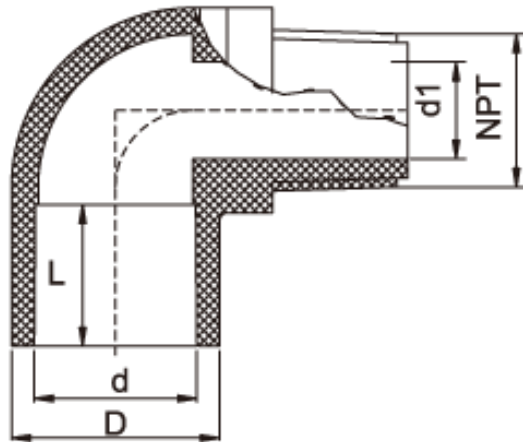

## 1477 FITINGS

SCH40 VALVE ELBOW  
Colour- White

COMPLY WITH AS/NZS 1477  
SS 174  
SS 375

### DIMENSIONS

SKU	D (mm)	d (mm)	d1 (mm)	L (mm)	NPT (inch)
1477VE15	27.5	21.34	13.0	19.0	½"