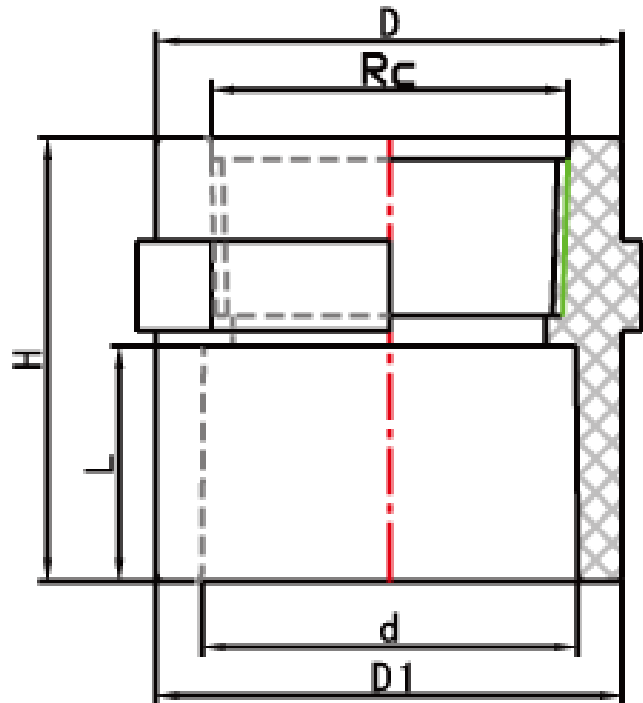

1477 FITINGS

FAUCET SOCKET
Colour- White

COMPLY WITH AS/NZS 1477
SS 174
SS 375

DIMENSIONS

SKU	D (mm)	D1 (mm)	d (mm)	L (mm)	H (mm)	Rc (inch)
1477FS015	28.3	28.3	21.7	20.0	41	1/2"
1477FS020	34.6	34.6	27.2	22.0	45	3/4"
1477FS025	41.6	41.6	34.0	24.0	49	1"
1477FS035	51.7	51.7	42.7	29.0	56	1 1/4"
1477FS042	59.3	59.3	48.7	32.0	60	1 1/2"
1477FS050	71.8	71.8	60.80	38.0	69	2"
1477FS080	104.4	104.4	89.40	52.0	90	3"
1477FS100	134.0	134.0	115.0	62.0	106	4"