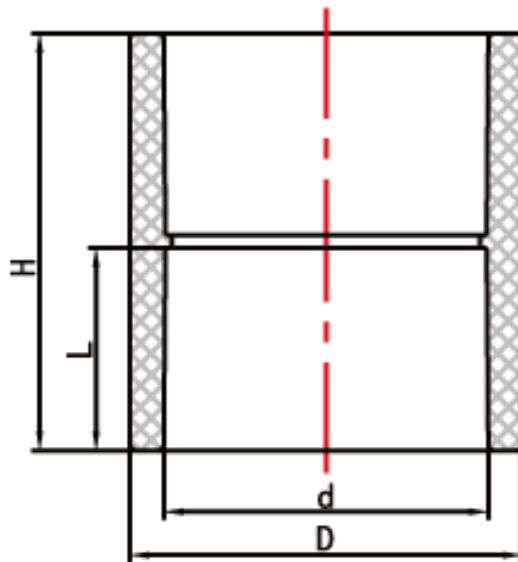

1477 FITTINGS

EQUAL SOCKET

Colour- White

COMPLY WITH AS/NZS 1477

SS 174

SS 375

DIMENSIONS

SKU	D (mm)	d (mm)	H (mm)	L (mm)
1477ES015	27.3	21.7	43.0	20.0
1477ES020	33.6	27.2	47.0	22.0
1477ES025	40.6	34.0	51.0	24.0
1477ES035	50.7	42.7	61.0	29.0
1477ES042	58.3	48.7	68.0	32.0
1477ES050	70.8	60.8	80.0	38.0
1477ES065	87.8	75.8	96.0	46.0
1477ES080	103.4	89.4	108.0	52.0
1477ES100	133.0	115.0	128.0	62.0
1477ES150	185.0	161.0	182.0	89.0